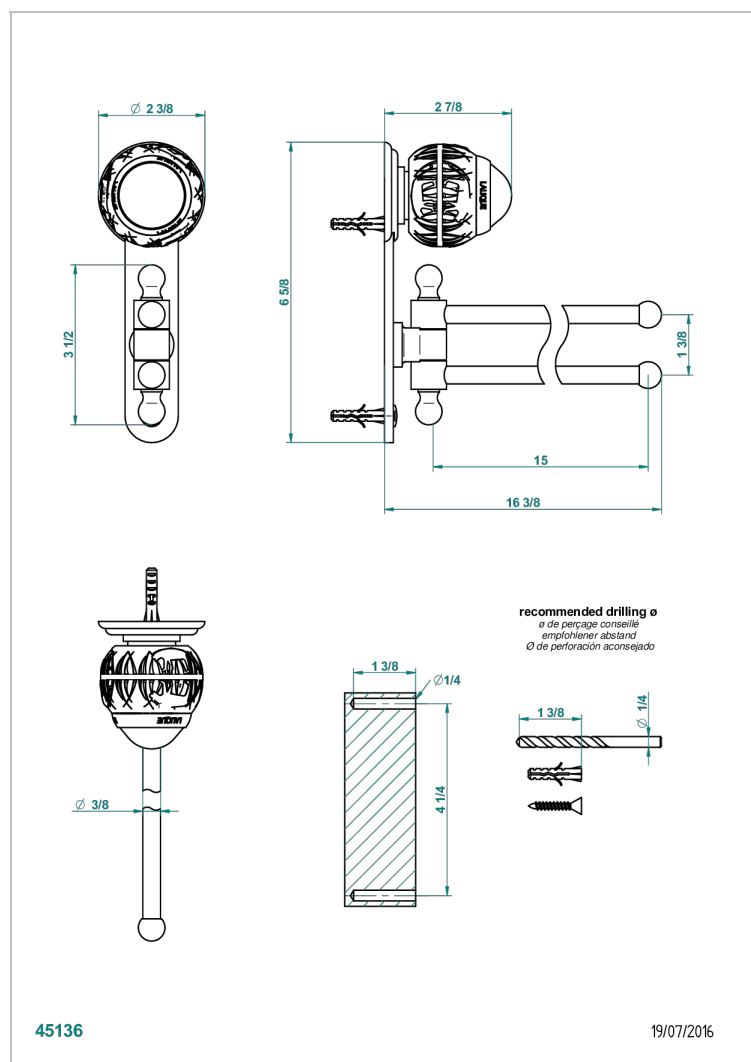

PANTHERE CLEAR CRYSTAL

A2H-522

Towel bar 15 3/4" long, double swivel

CHARACTERISTIC

- Panthère Clear crystal
- Towel bar 15 3/4" long, double swivel

AVAILABLE FINITIONS

Black ceram - D30
Blush PVD - H62
Brass color PVD - H49
Brown bronze color PVD - F33
Chrome polished - A02
Chrome polished / gold polished - G02