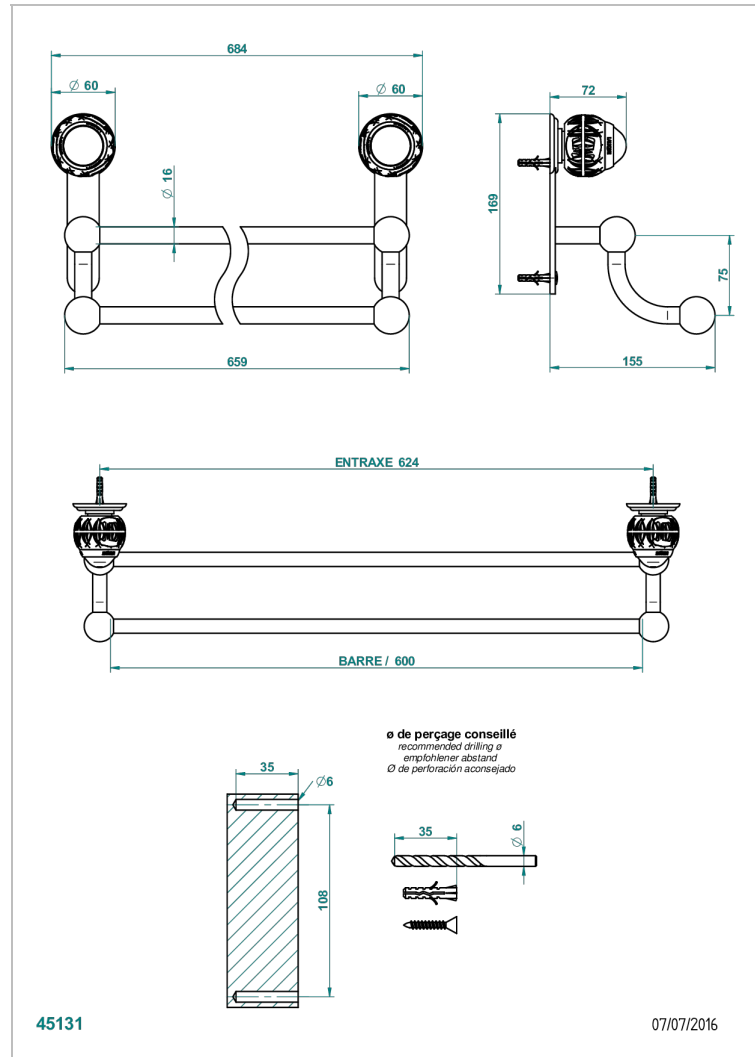

PANTHERE CLEAR CRYSTAL

A2H-516/60

Double towel bar, 24" long

THG[®]
PARIS

CHARACTERISTIC

- Panthère Clear crystal
- Double towel bar, 24" long

AVAILABLE FINITIONS

Black ceram - D30
Blush PVD - H62
Brass color PVD - H49
Brown bronze color PVD - F33
Chrome polished - A02
Chrome polished / gold polished - G02