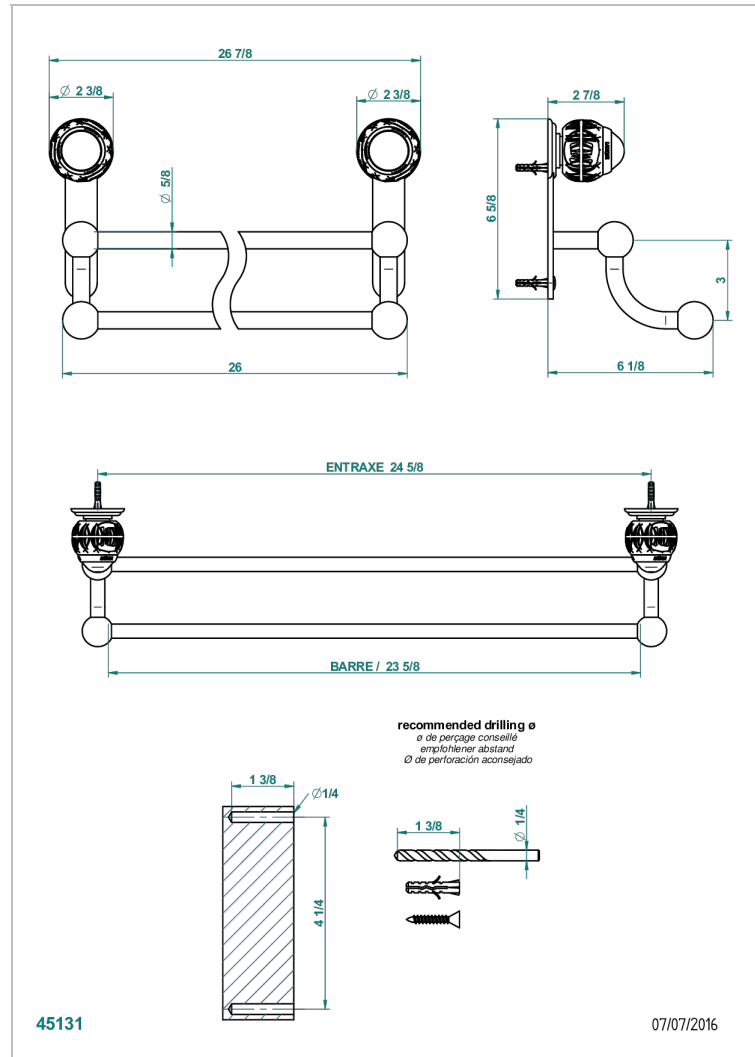

PANTHERE CLEAR CRYSTAL

A2H-516/60

Double towel bar, 24" long

THG[®]
PARIS

CHARACTERISTIC

- Panthère Clear crystal
- Double towel bar, 24" long

AVAILABLE FINITIONS

Black ceram - D30
Blush PVD - H62
Brass color PVD - H49
Brown bronze color PVD - F33
Chrome polished - A02
Chrome polished / gold polished - G02