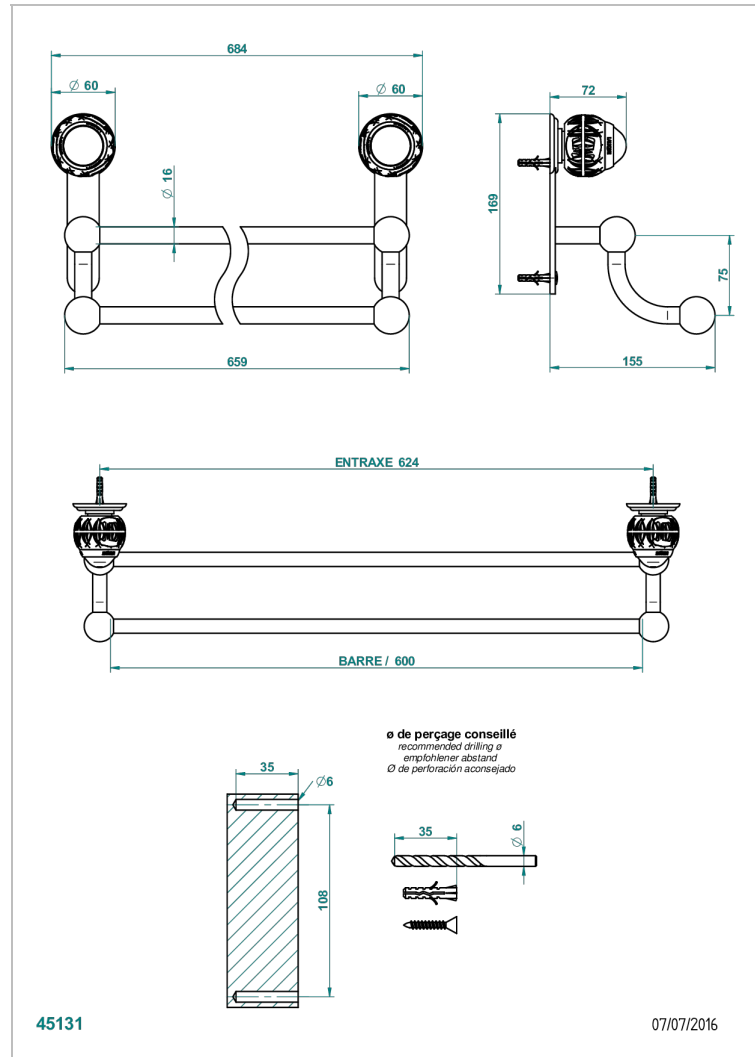

PANTHERE CLEAR CRYSTAL

A2H-516/60

Towel rail, 2 fixed rails, length: 600 mm

THG[®]
PARIS

CHARACTERISTIC

- Panthère Clear crystal
- Towel rail, 2 fixed rails, length: 600 mm

AVAILABLE FINITIONS

Antique nickel - H28
Black ceram - D30
Blush PVD - H62
Brass color PVD - H49
Brown bronze color PVD - F33
Gold color PVD - H52