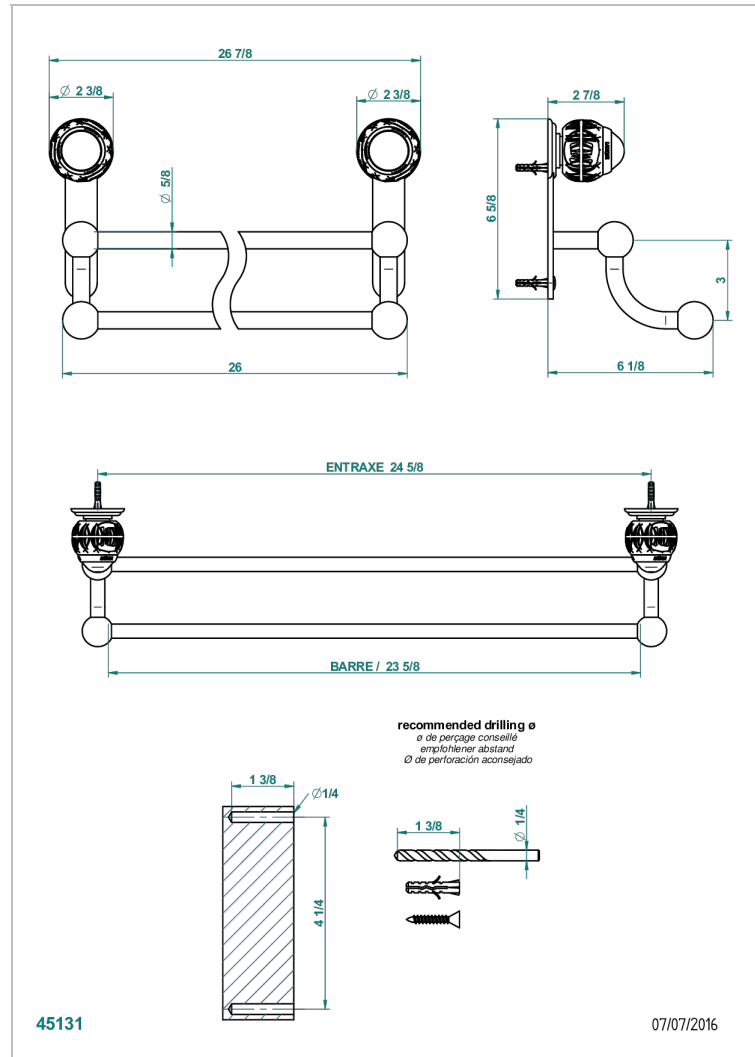

# PANTHERE CLEAR CRYSTAL

A2H-516/60

Towel rail, 2 fixed rails, length: 600 mm

## CHARACTERISTIC

- Panthère Clear crystal
- Towel rail, 2 fixed rails, length: 600 mm