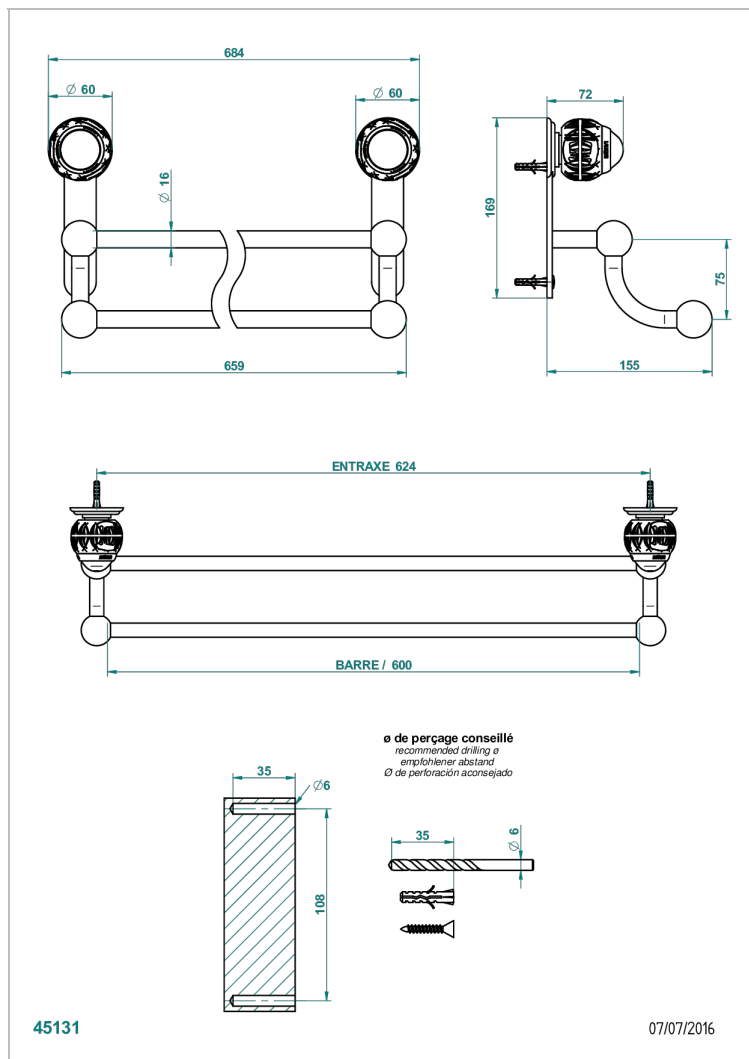

# PANTHERE CRISTAL CLARO

A2H-516/60

Towel rail, 2 fixed rails, length: 600 mm

THG<sup>®</sup>  
PARIS

## CARACTERÍSTICAS

- Panthère cristal claro
- Towel rail, 2 fixed rails, length: 600 mm