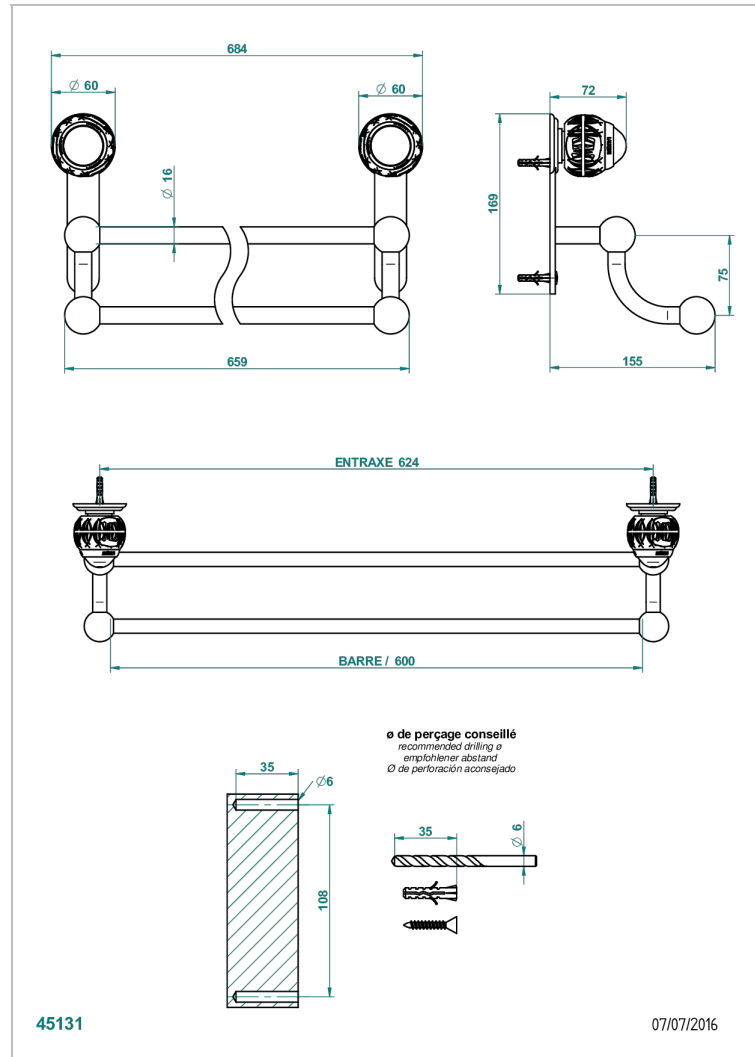

PANTHERE CLEAR CRYSTAL

A2H-516/60

Towel rail, 2 fixed rails, length: 600 mm

CHARACTERISTIC

- Panthère Clear crystal
- Towel rail, 2 fixed rails, length: 600 mm

AVAILABLE FINITIONS

Antique nickel - H28
Black ceram - D30
Blush PVD - H62
Brass color PVD - H49
Brown bronze color PVD - F33
Gold color PVD - H52