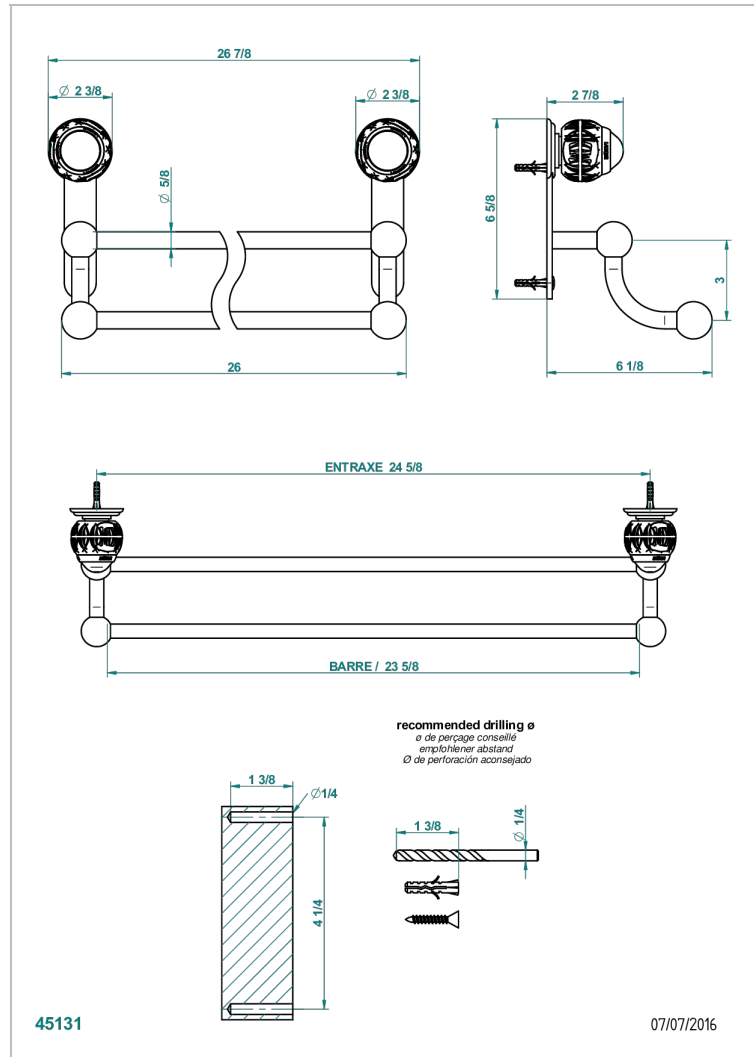

PANTHERE CLEAR CRYSTAL

A2H-516/60

Towel rail, 2 fixed rails, length: 600 mm

THG[®]
PARIS

CHARACTERISTIC

- Panthère Clear crystal
- Towel rail, 2 fixed rails, length: 600 mm

AVAILABLE FINITIONS

Antique nickel - H28
Black ceram - D30
Blush PVD - H62
Brass color PVD - H49
Brown bronze color PVD - F33
Gold color PVD - H52