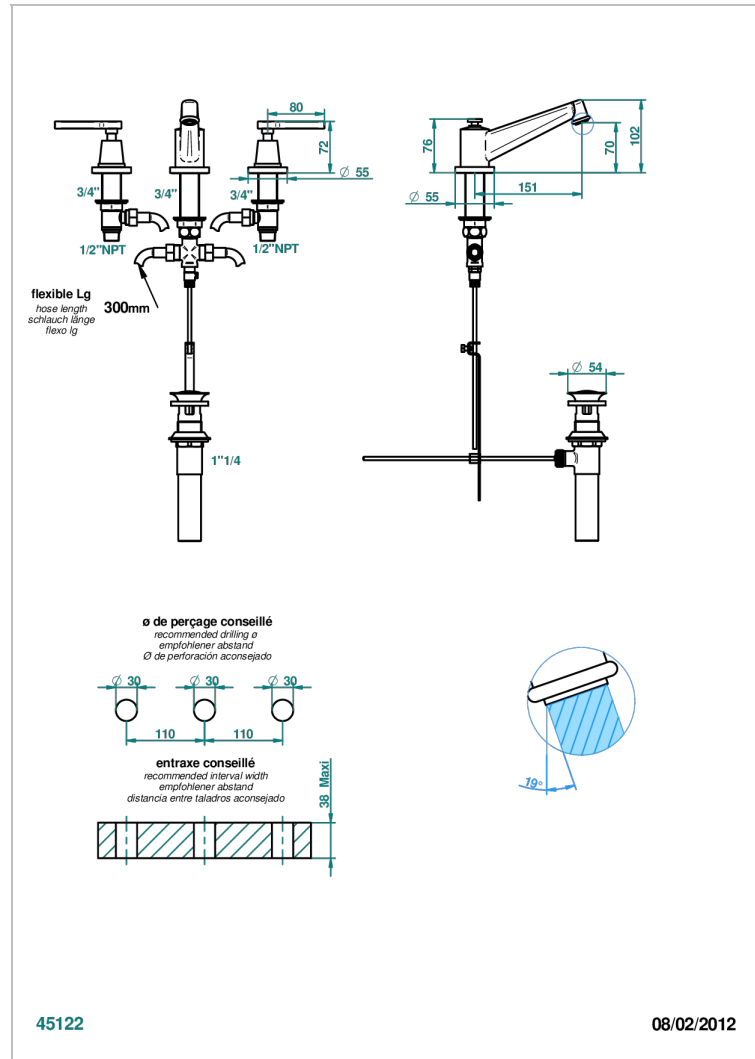

SPIRIT WITH LEVER HANDLES

G58-152/US

Widespread lavatory set, high spout, with drain

CHARACTERISTIC

- Spirit with lever handles
- Widespread lavatory set, high spout, with drain

TECHNICAL SPECS

- Recommandé : 3 bars (max. 5 bars) - Advised : 43,5 psi (max. 72 psi)
- 5,7 l/min à 3 bars (1.5 gpm at 43.5 psi)