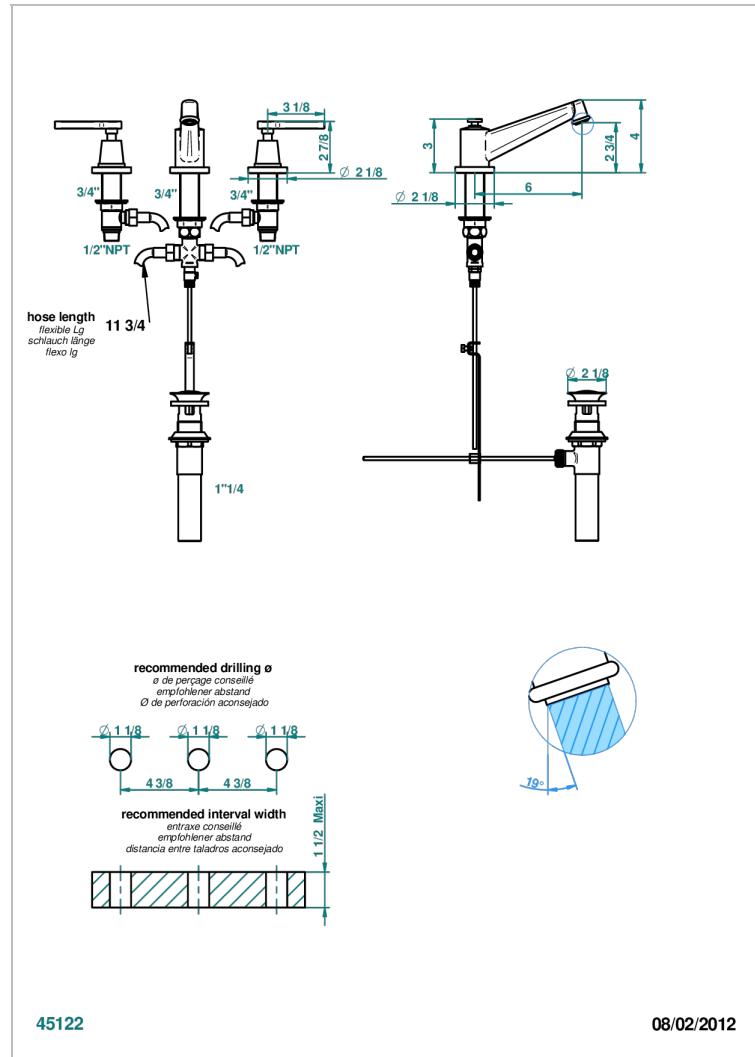

SPIRIT WITH LEVER HANDLES

G58-152/US

Widespread lavatory set, high spout, with drain

CHARACTERISTIC

- Spirit with lever handles
- Widespread lavatory set, high spout, with drain

TECHNICAL SPECS

- Recommandé : 3 bars (max. 5 bars) - Advised : 43,5 psi (max. 72 psi)
- 5,7 l/min à 3 bars (1.5 gpm at 43.5 psi)