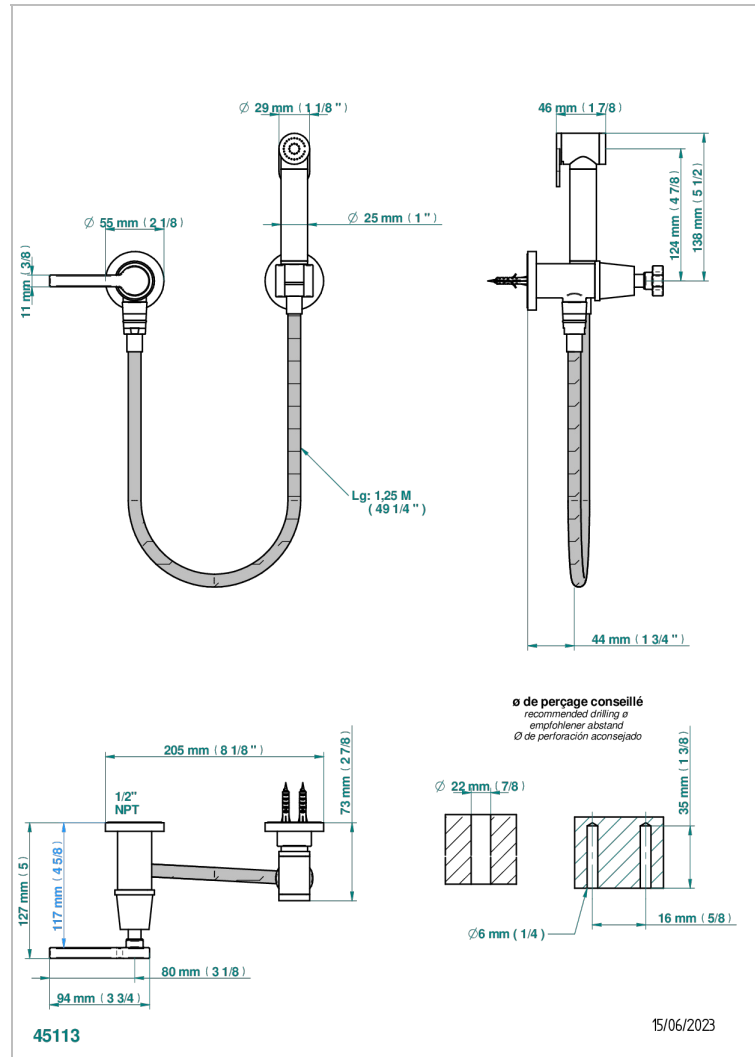

SPIRIT WITH LEVER HANDLES

G58-5840/8US

Handheld spray bidet with hose, elbow and hook

THG[®]
PARIS

CHARACTERISTIC

- Spirit with lever handles
- Handheld spray bidet with hose, elbow and hook

TECHNICAL SPECS

- Recommandé : 3 bars (max. 5 bars) - Advised : 43,5 psi (max. 72 psi)
- 9,5 l/min à 3 bars (2.5 gpm at 43.5 psi)

AVAILABLE FINITIONS

- Chrome polished - A02
- Chrome polished / gold polished - G02
- Gold polished - F01
- Nickel polished - B01