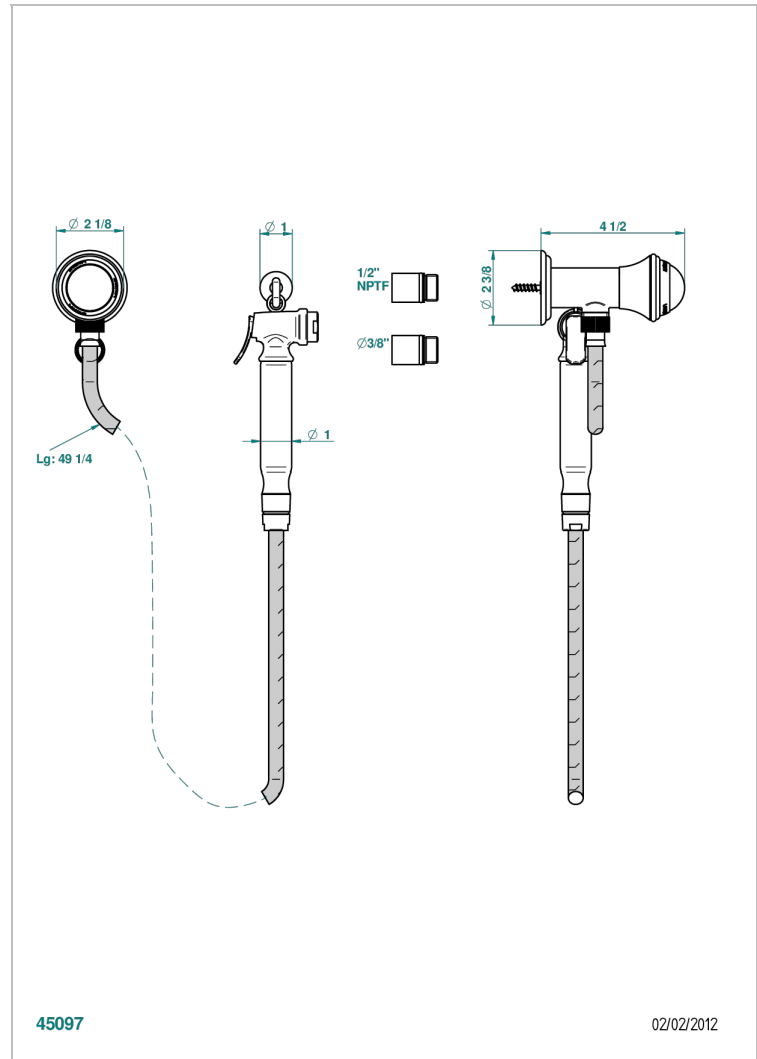

PAPILLON

A2J-5840/8US

Handheld spray bidet with hose, elbow and hook

THG[®]
PARIS

CHARACTERISTIC

- Papillon
- Handheld spray bidet with hose, elbow and hook

TECHNICAL SPECS

- Recommandé : 3 bars (max. 5 bars) - Advised : 43,5 psi (max. 72 psi)
- 9,5 l/min à 3 bars (2.5 gpm at 43.5 psi)

AVAILABLE FINITIONS

- Chrome polished - A02
- Chrome polished / gold polished - G02
- Gold polished - F01
- Nickel polished - B01