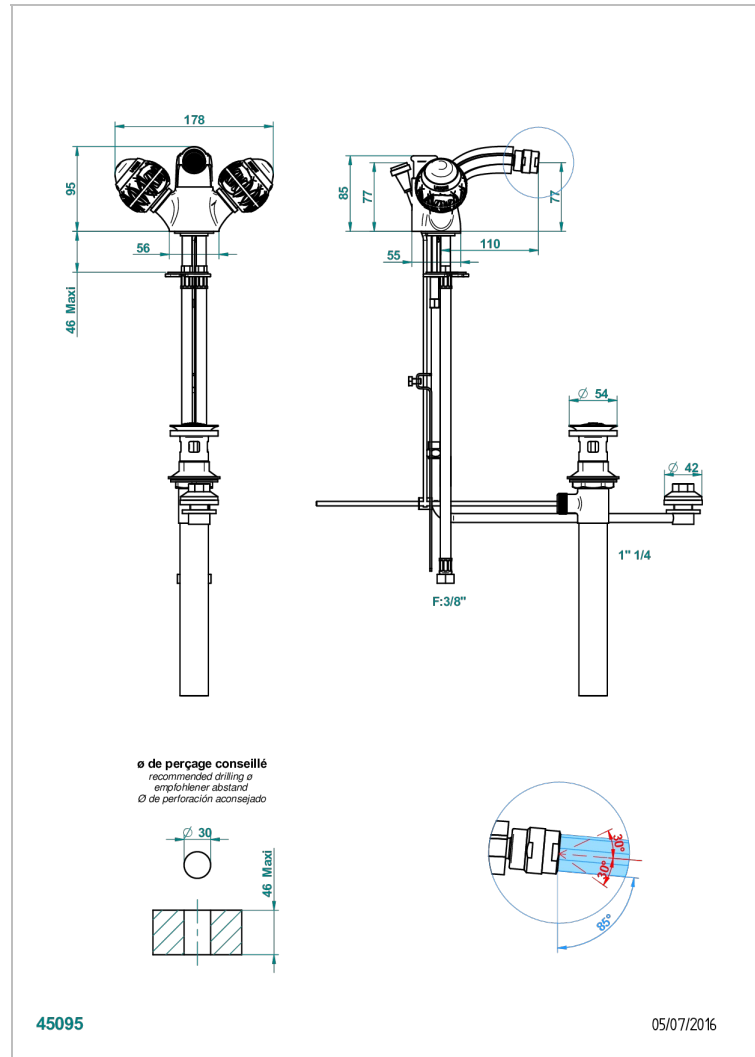

# PANTHERE CLEAR CRYSTAL

A2H-3205/2US

Single hole bidet faucet, integral diverter for vertical spray with drain

## CHARACTERISTIC

- Panthère Clear crystal
- Single hole bidet faucet, integral diverter for vertical spray with drain