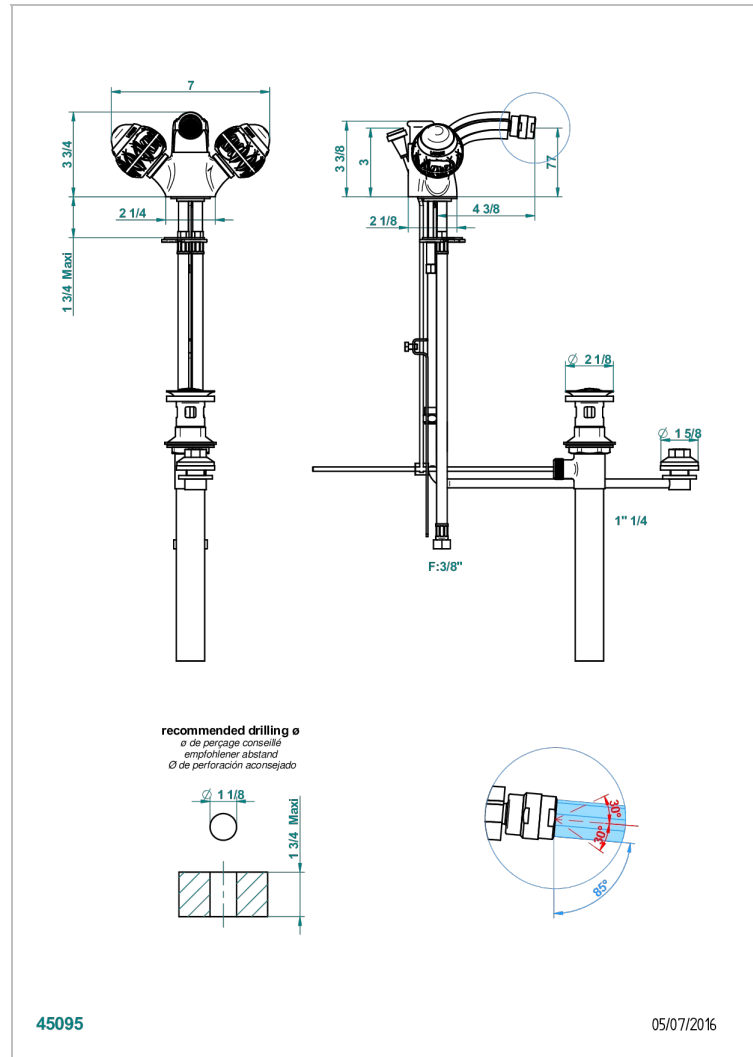

# PANTHERE CRISTAL CLARO

A2H-3205/2US

Single hole 2 handle bidet faucet, integral diverter for vertical spray with drain

THG<sup>®</sup>  
PARIS

## CARACTERÍSTICAS

- Panthère cristal claro
- Single hole 2 handle bidet faucet, integral diverter for vertical spray with drain

## ESPECIFICACIONES TÉCNICAS

- Recommandé : 3 bars (max. 5 bars) - Advised : 43,5 psi (max. 72 psi)
- 5,7 l/min à 3 bars (1.5 gpm at 43.5 psi)