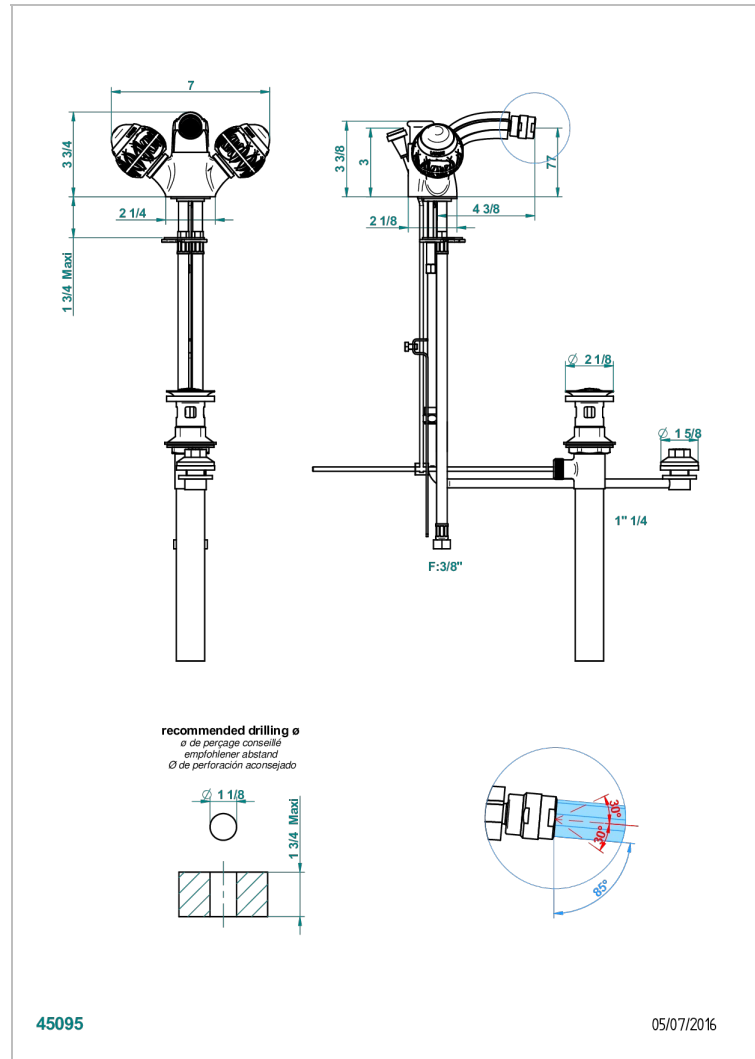

PANTHERE CLEAR CRYSTAL

A2H-3205/2US

Single hole bidet faucet, integral diverter for vertical spray with drain

CHARACTERISTIC

- Panthère Clear crystal
- Single hole bidet faucet, integral diverter for vertical spray with drain

TECHNICAL SPECS

- Recommandé : 3 bars (max. 5 bars) - Advised : 43,5 psi (max. 72 psi)
- 5,7 l/min à 3 bars (1.5 gpm at 43.5 psi)

AVAILABLE FINITIONS

Black ceram - D30
Blush PVD - H62
Brass color PVD - H49
Brown bronze color PVD - F33
Chrome polished - A02
Chrome polished / gold polished - G02