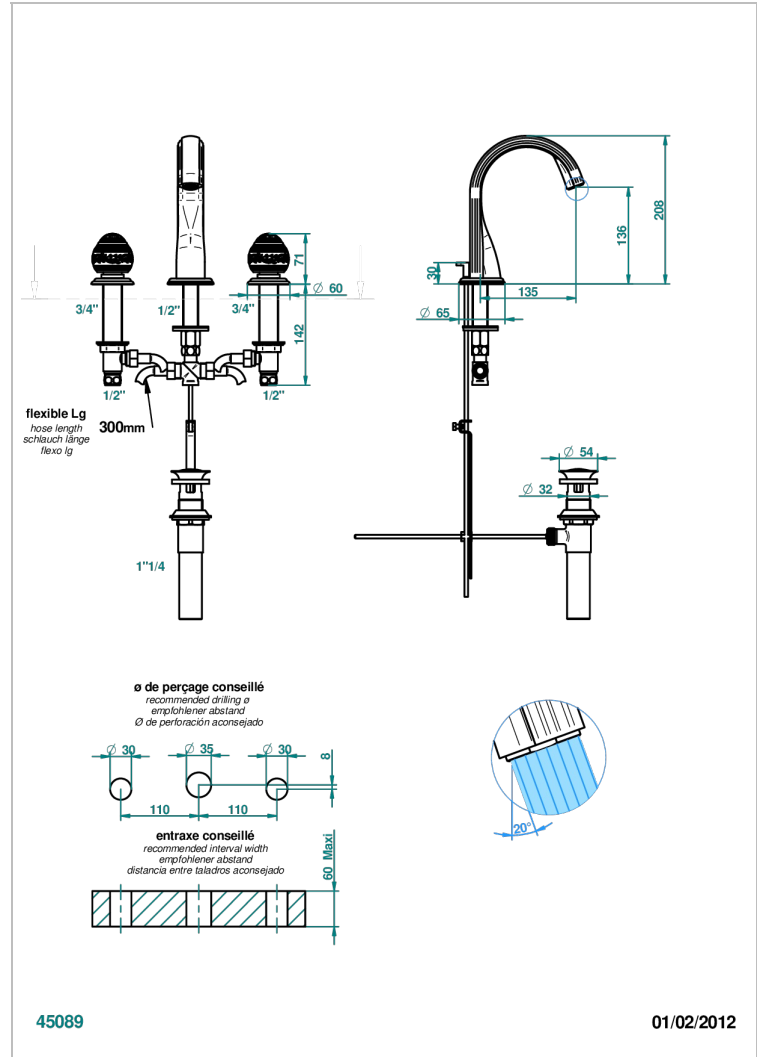

MARQUISE GOLD DECOR

A7F-151M/US

Widespread lavatory set with drain for 1 1/4" + countertop

CHARACTERISTIC

- Marquise Gold decor
- Widespread lavatory set with drain for 1 1/4" + countertop

TECHNICAL SPECS

- Recommandé : 3 bars (max. 5 bars) - Advised : 43,5 psi (max. 72 psi)
- 5,7 l/min à 3 bars (1.5 gpm at 43.5 psi)