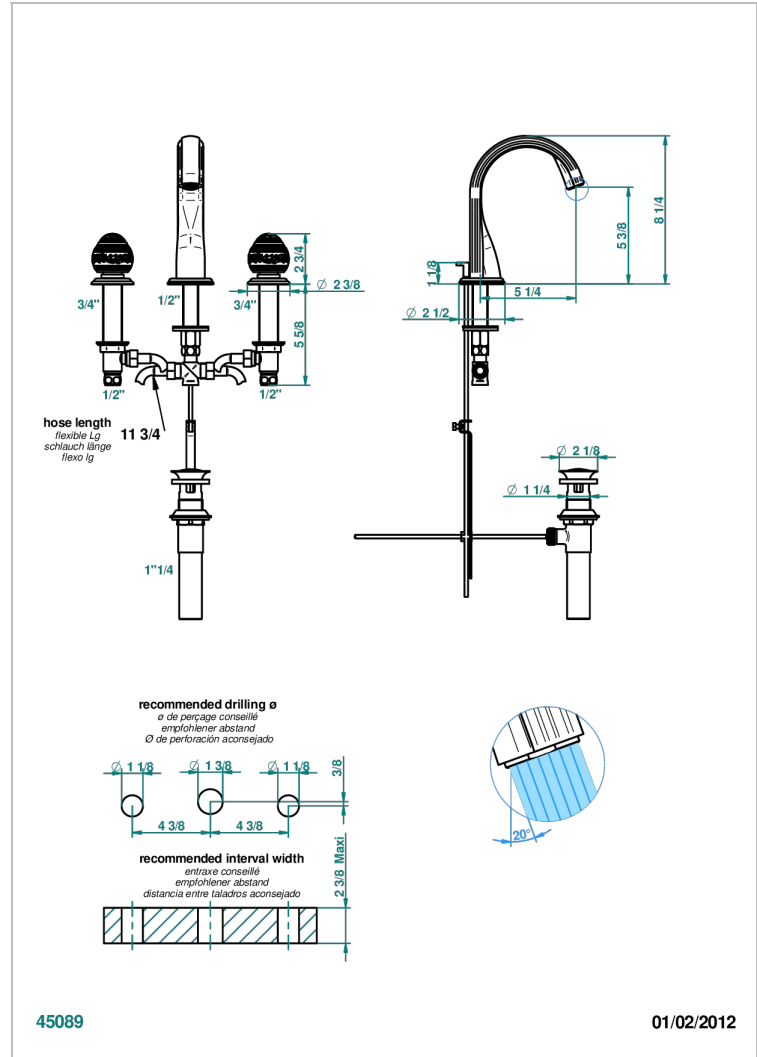

MARQUISE GOLD DECOR

A7F-151M/US

Widespread lavatory set with drain for 1 1/4" + countertop

CHARACTERISTIC

- Marquise Gold decor
- Widespread lavatory set with drain for 1 1/4" + countertop

TECHNICAL SPECS

- Recommandé : 3 bars (max. 5 bars) - Advised : 43,5 psi (max. 72 psi)
- 5,7 l/min à 3 bars (1.5 gpm at 43.5 psi)