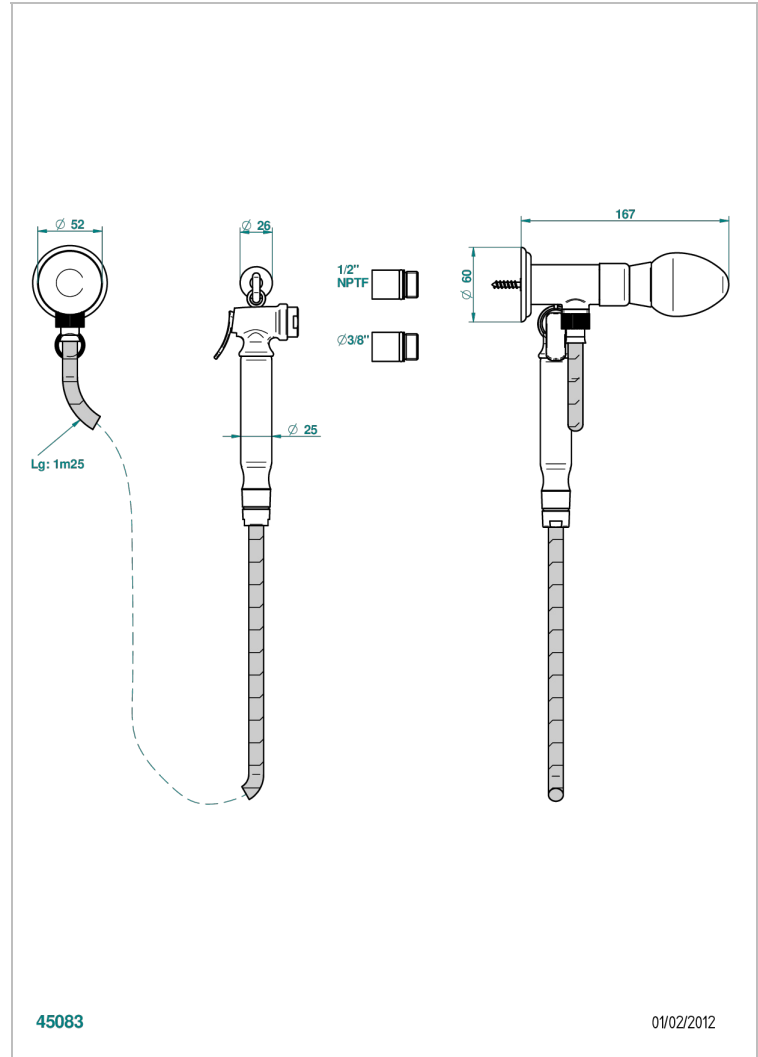

VENICE

A2E-5840/8US

Handheld spray bidet with hose, elbow and hook

THG[®]
PARIS

CHARACTERISTIC

- Venice
- Handheld spray bidet with hose, elbow and hook

TECHNICAL SPECS

- Recommandé : 3 bars (max. 5 bars) - Advised : 43,5 psi (max. 72 psi)
- 9,5 l/min à 3 bars (2.5 gpm at 43.5 psi)

AVAILABLE FINITIONS

- Chrome polished - A02
- Chrome polished / gold polished - G02
- Gold polished - F01
- Nickel polished - B01