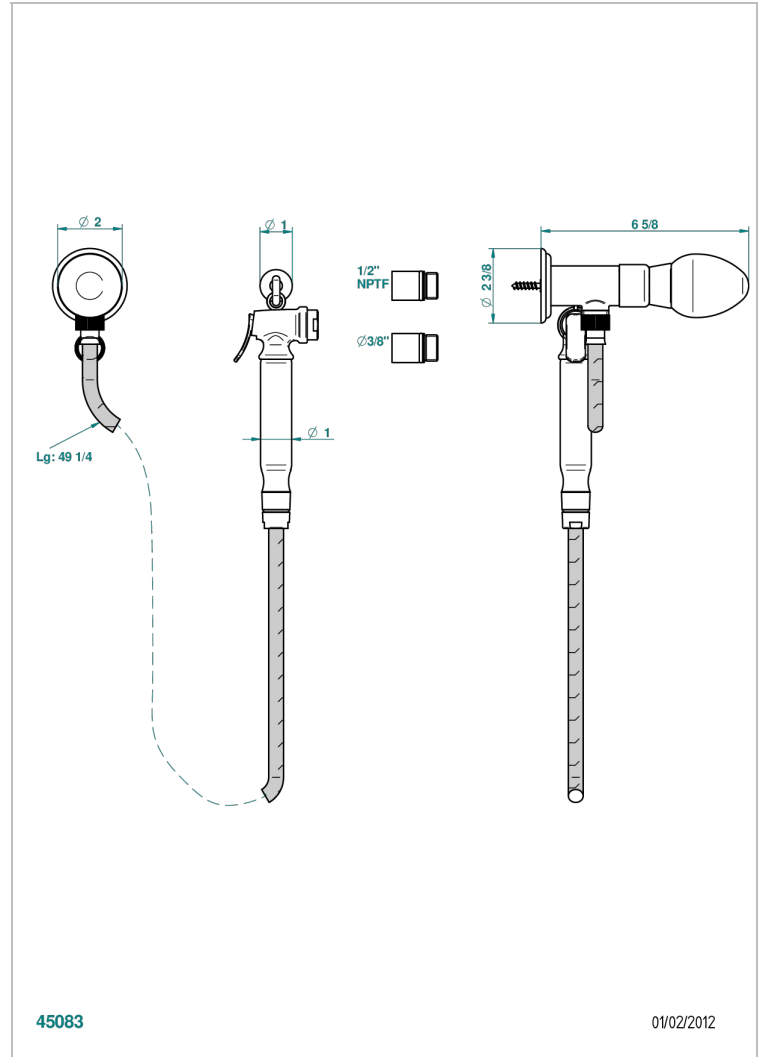

# VENICE

A2E-5840/8US

Handheld spray bidet with hose, elbow and hook

THG<sup>®</sup>  
PARIS

## CHARACTERISTIC

- Venice
- Handheld spray bidet with hose, elbow and hook

## TECHNICAL SPECS

- Recommandé : 3 bars (max. 5 bars) - Advised : 43,5 psi (max. 72 psi)
- 9,5 l/min à 3 bars (2.5 gpm at 43.5 psi)