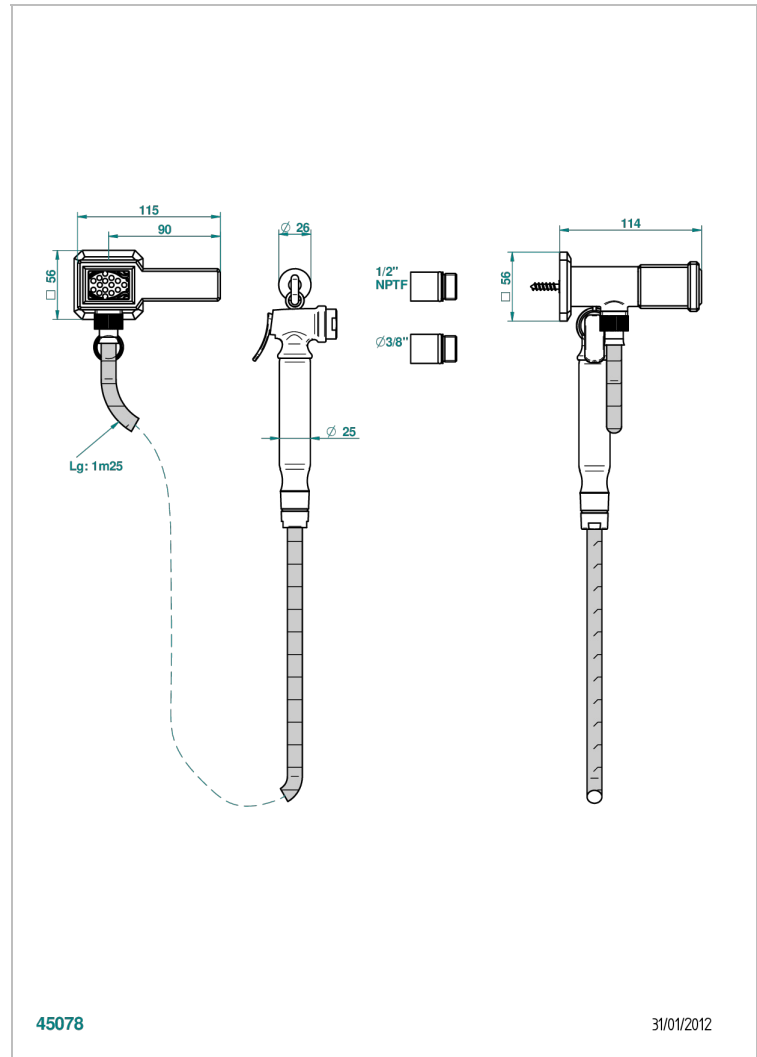

METROPOLIS CLEAR CRYSTAL WITH LEVER HANDLES

A2B-5840/8US

Handheld spray bidet with hose, elbow and hook

THG[®]
PARIS

CHARACTERISTIC

- Métropolis Clear crystal with lever handles
- Handheld spray bidet with hose, elbow and hook

TECHNICAL SPECS

- Recommandé : 3 bars (max. 5 bars) - Advised : 43,5 psi (max. 72 psi)
- 9,5 l/min à 3 bars (2.5 gpm at 43.5 psi)

AVAILABLE FINITIONS

Chrome polished - A02
Chrome polished / gold polished - G02
Gold polished - F01
Nickel polished - B01