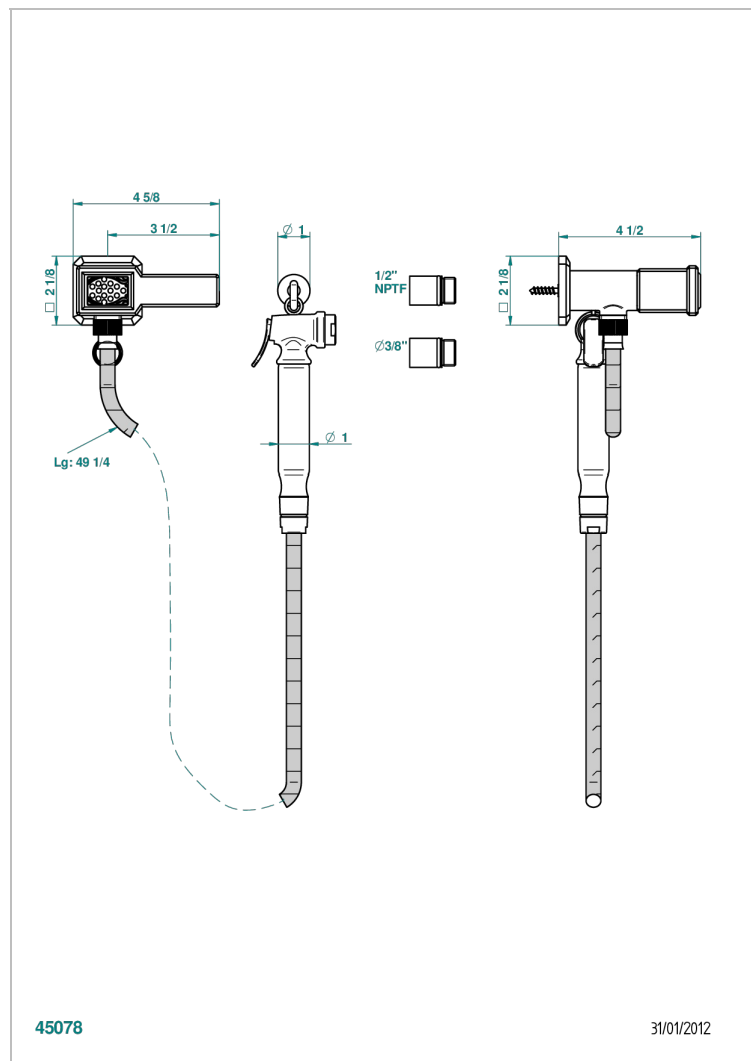

METROPOLIS CLEAR CRYSTAL WITH LEVER HANDLES

A2B-5840/8US

Handheld spray bidet with hose, elbow and hook

CHARACTERISTIC

- Métropolis Clear crystal with lever handles
- Handheld spray bidet with hose, elbow and hook

TECHNICAL SPECS

- Recommandé : 3 bars (max. 5 bars) - Advised : 43,5 psi (max. 72 psi)
- 9,5 l/min à 3 bars (2.5 gpm at 43.5 psi)

AVAILABLE FINITIONS

- Chrome polished - A02
- Chrome polished / gold polished - G02
- Gold polished - F01
- Nickel polished - B01