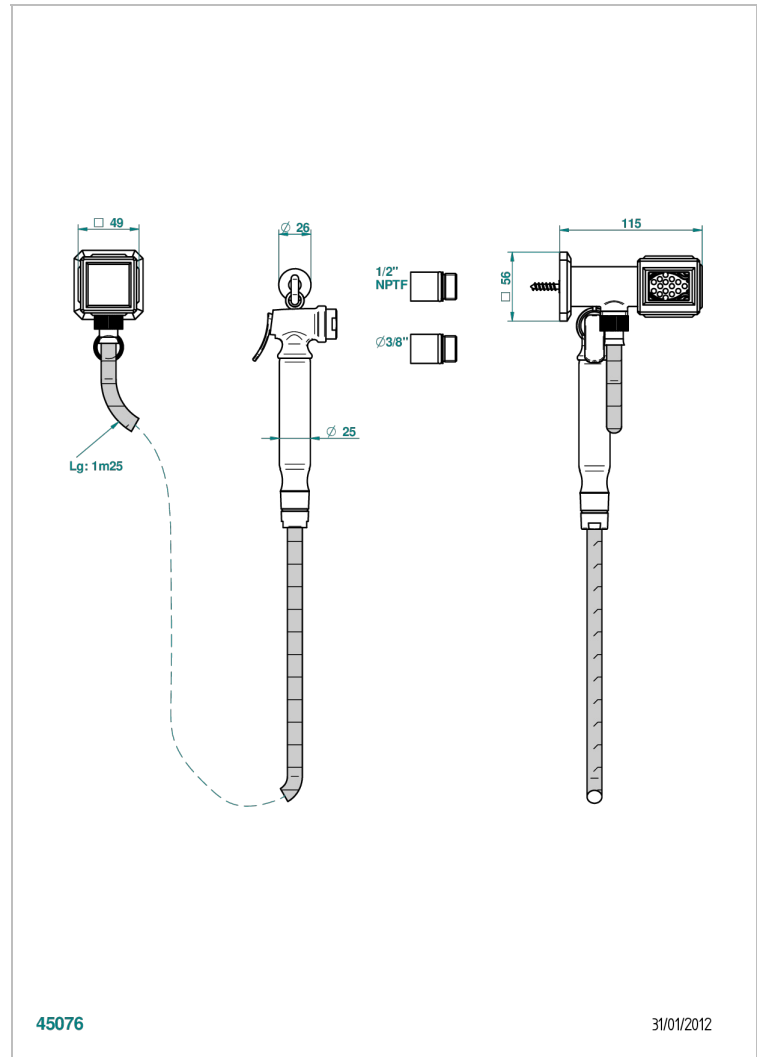

METROPOLIS CLEAR CRYSTAL

A2A-5840/8US

Handheld spray bidet with hose, elbow and hook

THG[®]
PARIS

CHARACTERISTIC

- Métropolis Clear crystal
- Handheld spray bidet with hose, elbow and hook

TECHNICAL SPECS

- Recommandé : 3 bars (max. 5 bars) - Advised : 43,5 psi (max. 72 psi)
- 9,5 l/min à 3 bars (2.5 gpm at 43.5 psi)

AVAILABLE FINITIONS

- Chrome polished - A02
- Chrome polished / gold polished - G02
- Gold polished - F01
- Nickel polished - B01