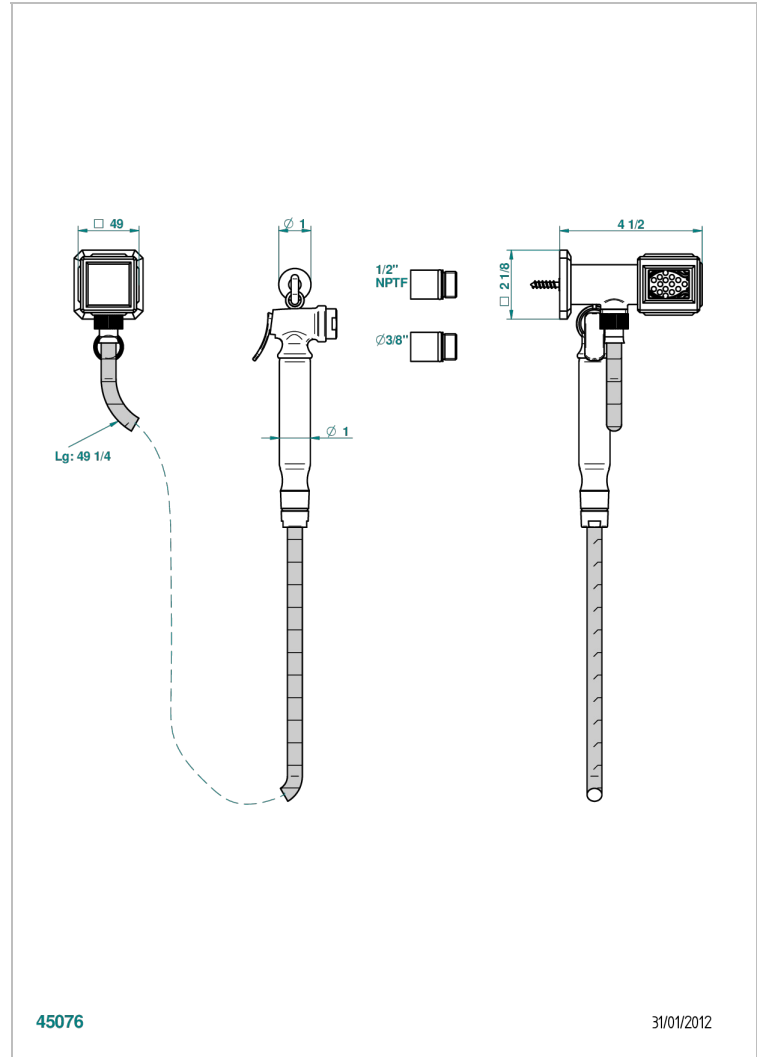

METROPOLIS CLEAR CRYSTAL

A2A-5840/8US

Handheld spray bidet with hose, elbow and hook

THG[®]
PARIS

CHARACTERISTIC

- Métropolis Clear crystal
- Handheld spray bidet with hose, elbow and hook

TECHNICAL SPECS

- Recommandé : 3 bars (max. 5 bars) - Advised : 43,5 psi (max. 72 psi)
- 9,5 l/min à 3 bars (2.5 gpm at 43.5 psi)

AVAILABLE FINITIONS

- Chrome polished - A02
- Chrome polished / gold polished - G02
- Gold polished - F01
- Nickel polished - B01