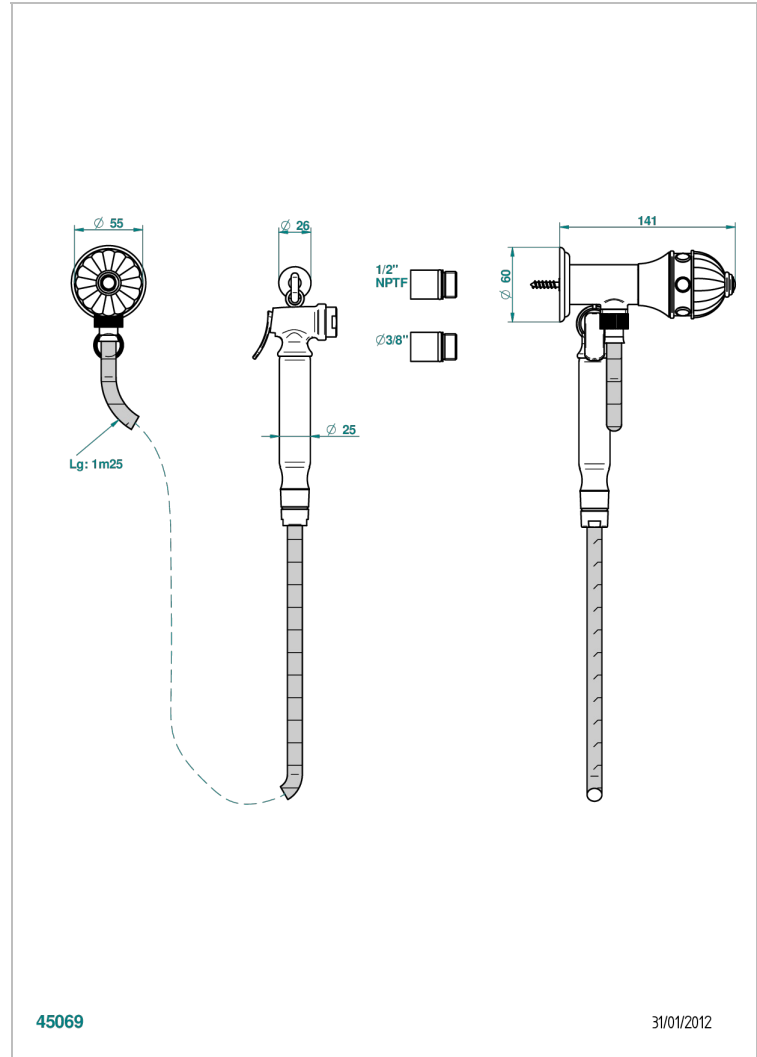

CHEVERNY MALACHITE

A1S-5840/8US

Handheld spray bidet with hose, elbow and hook

THG[®]
PARIS

CHARACTERISTIC

- Cheverny Malachite
- Handheld spray bidet with hose, elbow and hook

TECHNICAL SPECS

- Recommandé : 3 bars (max. 5 bars) - Advised : 43,5 psi (max. 72 psi)
- 9,5 l/min à 3 bars (2.5 gpm at 43.5 psi)

AVAILABLE FINITIONS

- Chrome polished - A02
- Chrome polished / gold polished - G02
- Gold polished - F01
- Nickel polished - B01