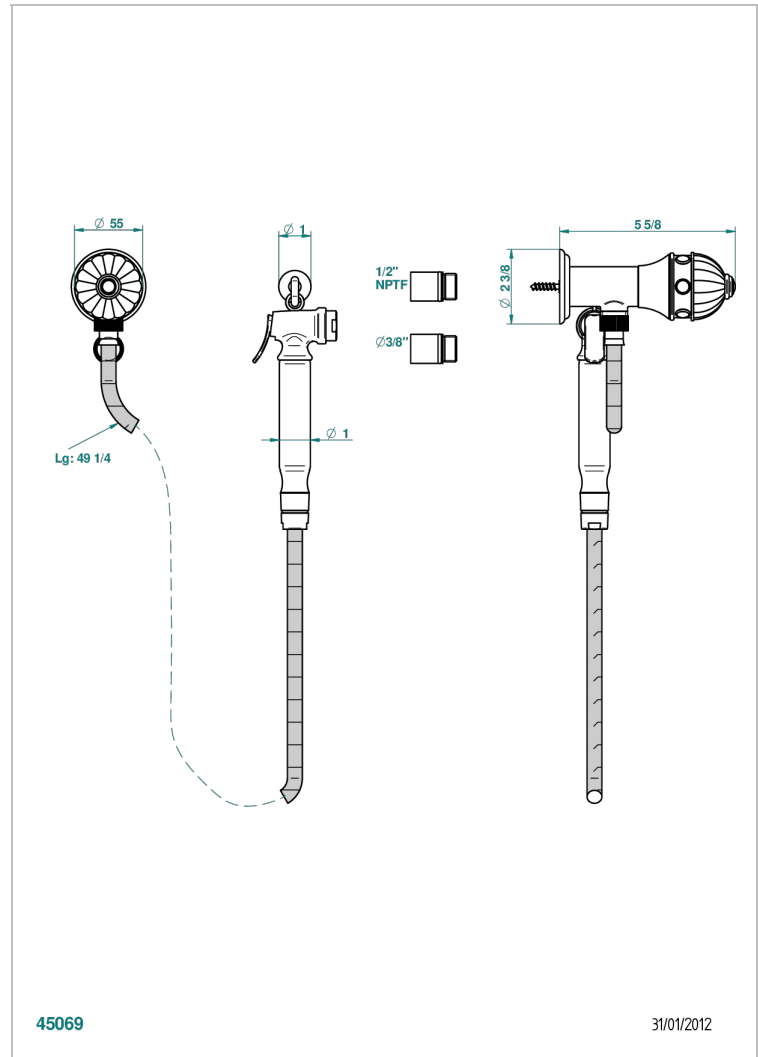

CHEVERNY MALACHITE

A1S-5840/8US

Handheld spray bidet with hose, elbow and hook

THG[®]
PARIS

CHARACTERISTIC

- Cheverny Malachite
- Handheld spray bidet with hose, elbow and hook

TECHNICAL SPECS

- Recommandé : 3 bars (max. 5 bars) - Advised : 43,5 psi (max. 72 psi)
- 9,5 l/min à 3 bars (2.5 gpm at 43.5 psi)

AVAILABLE FINITIONS

- Chrome polished - A02
- Chrome polished / gold polished - G02
- Gold polished - F01
- Nickel polished - B01