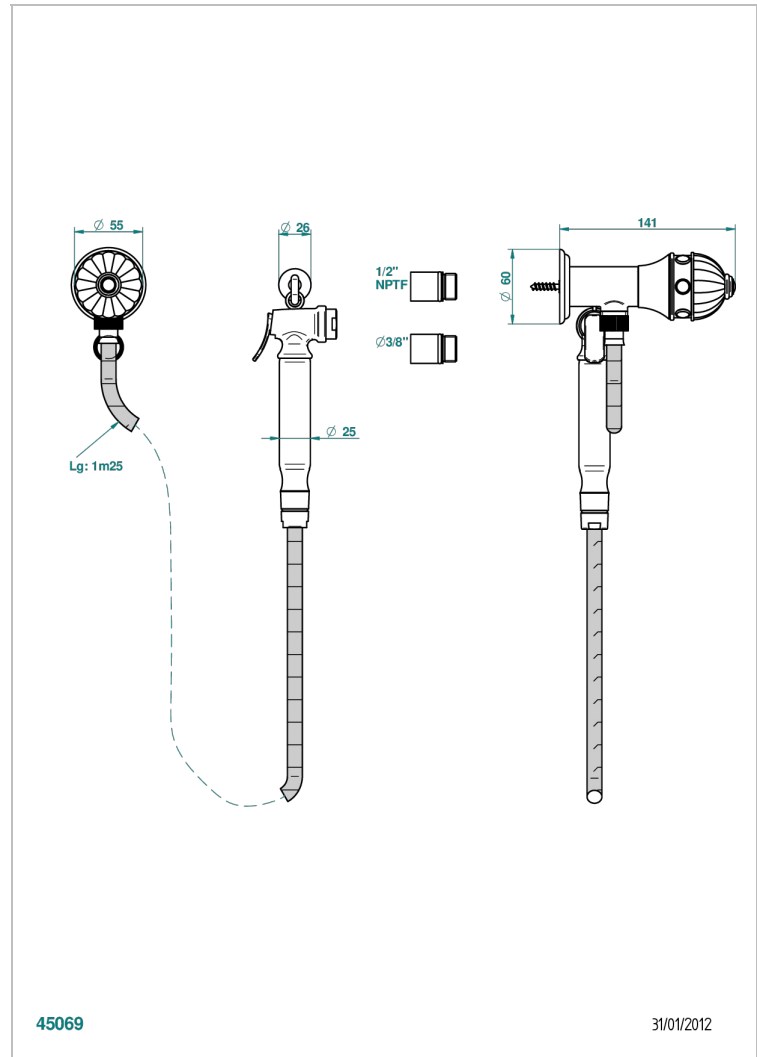

AMBOISE MALACHITE

A1J-5840/8US

Handheld spray bidet with hose, elbow and hook

THG[®]
PARIS

CHARACTERISTIC

- Amboise Malachite
- Handheld spray bidet with hose, elbow and hook

TECHNICAL SPECS

- Recommandé : 3 bars (max. 5 bars) - Advised : 43,5 psi (max. 72 psi)
- 9,5 l/min à 3 bars (2.5 gpm at 43.5 psi)

AVAILABLE FINITIONS

Chrome polished - A02
Chrome polished / gold polished - G02
Gold polished - F01
Nickel polished - B01