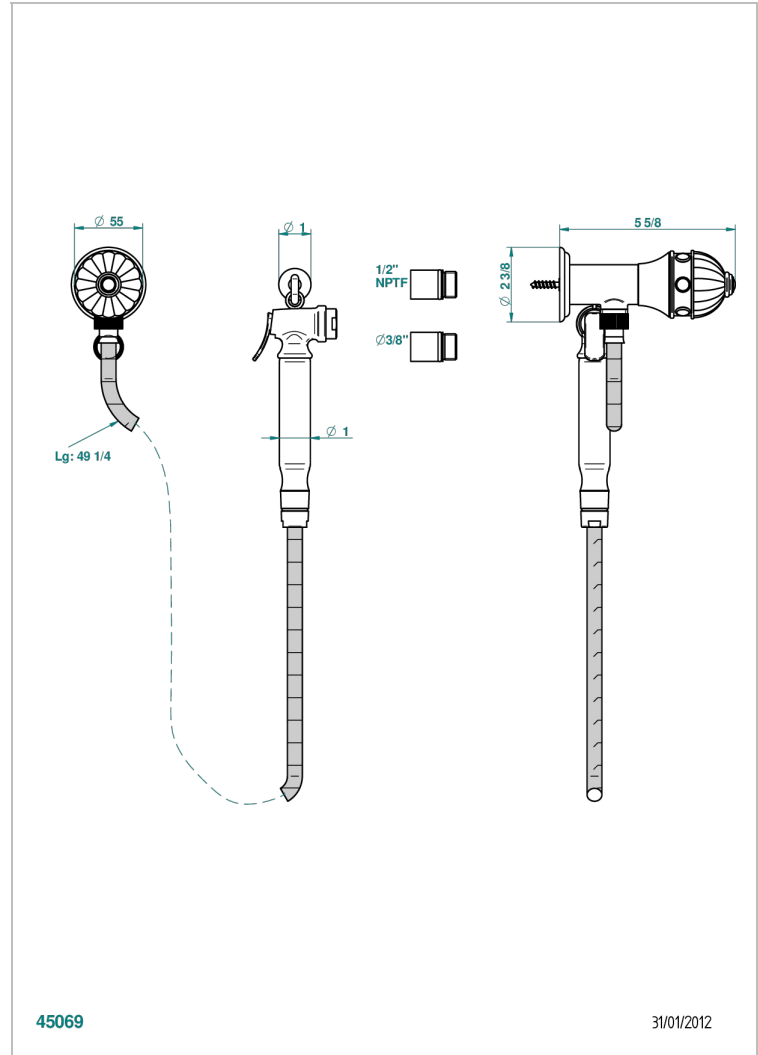

AMBOISE MALACHITE

A1J-5840/8US

Handheld spray bidet with hose, elbow and hook

THG[®]
PARIS

CHARACTERISTIC

- Amboise Malachite
- Handheld spray bidet with hose, elbow and hook

TECHNICAL SPECS

- Recommandé : 3 bars (max. 5 bars) - Advised : 43,5 psi (max. 72 psi)
- 9,5 l/min à 3 bars (2.5 gpm at 43.5 psi)

AVAILABLE FINITIONS

Chrome polished - A02
Chrome polished / gold polished - G02
Gold polished - F01
Nickel polished - B01