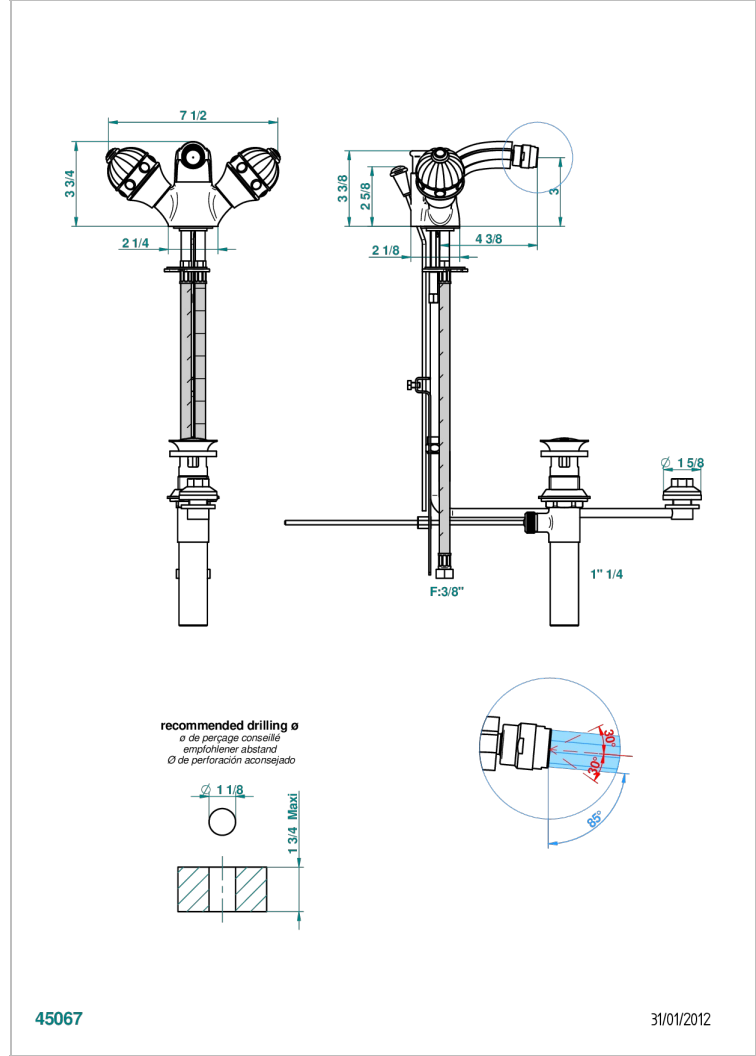

# CHEVERNY MALAQUITA

A1S-3205/2US

Single hole 2 handle bidet faucet, integral diverter for vertical spray with drain

THG<sup>®</sup>  
PARIS

## CARACTERÍSTICAS

- Cheverny Malaquita
- Single hole 2 handle bidet faucet, integral diverter for vertical spray with drain