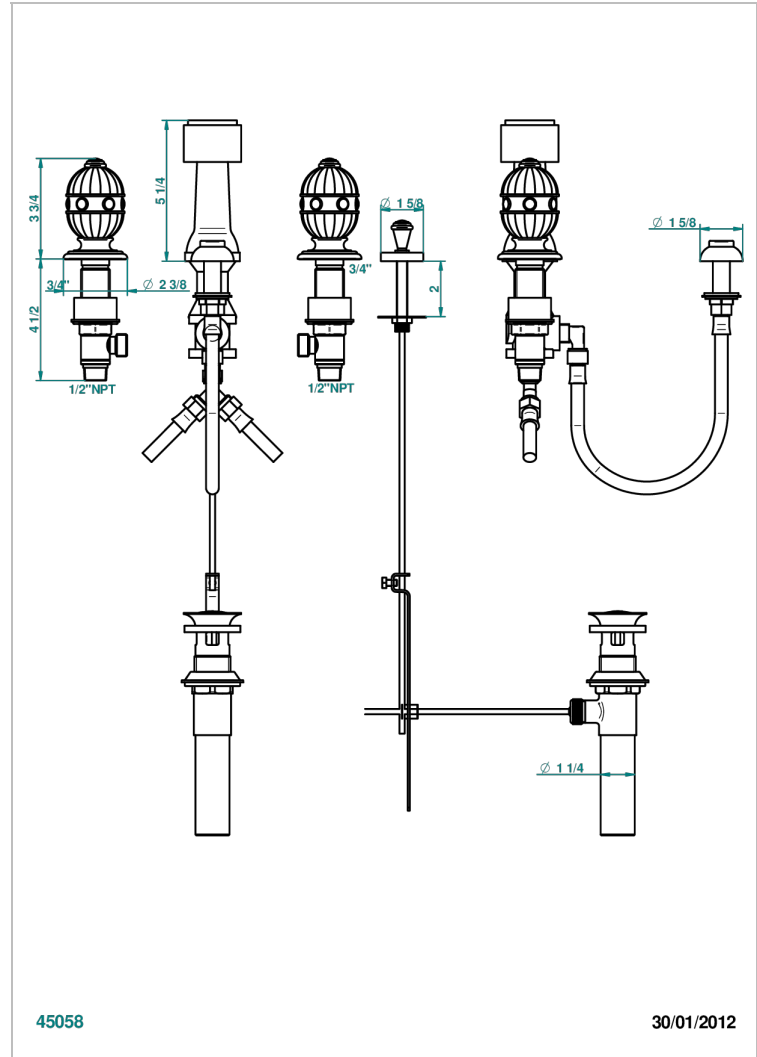

AMBOISE MALACHITE

A1J-207KA

Deck mounted 3-hole bidet with vertical spray, vacuum breaker and drain

CHARACTERISTIC

- ASME : ASME A112.18.1-2011/CSA B125.1-11

STANDARDS

AVAILABLE FINITIONS

Black ceram - D30
Blush PVD - H62
Brass color PVD - H49
Brown bronze color PVD - F33
Chrome polished - A02
Chrome polished / gold polished - G02

Matt nickel color PVD - H56
Nickel antique / Sovereign - H28
Nickel color PVD - H55
Nickel polished - B01
Soft gold - F30
Soft matt gold - F31

Umber PVD - H66