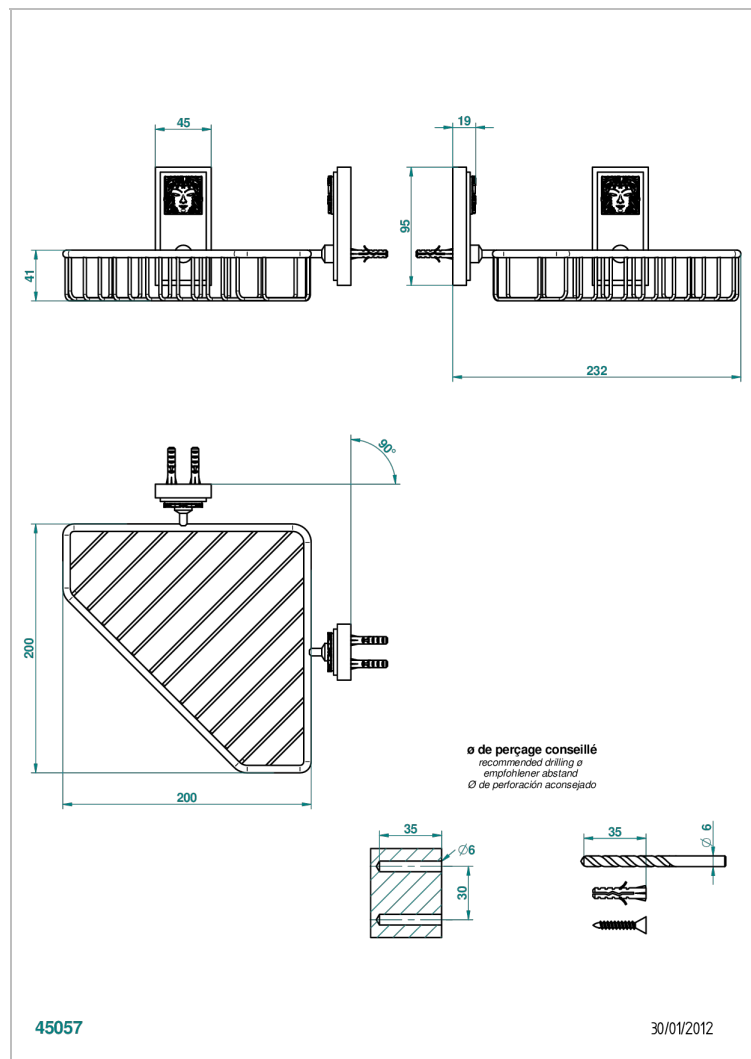

MASQUE DE FEMME SMOOTH METAL

A2U-3623

Large corner soap basket, wall mounted

THG[®]
PARIS

CHARACTERISTIC

- Masque de Femme Smooth metal
- Large corner soap basket, wall mounted

AVAILABLE FINITIONS

Black ceram - D30
Blush PVD - H62
Brass color PVD - H49
Brown bronze color PVD - F33
Chrome polished - A02
Chrome polished / gold polished - G02