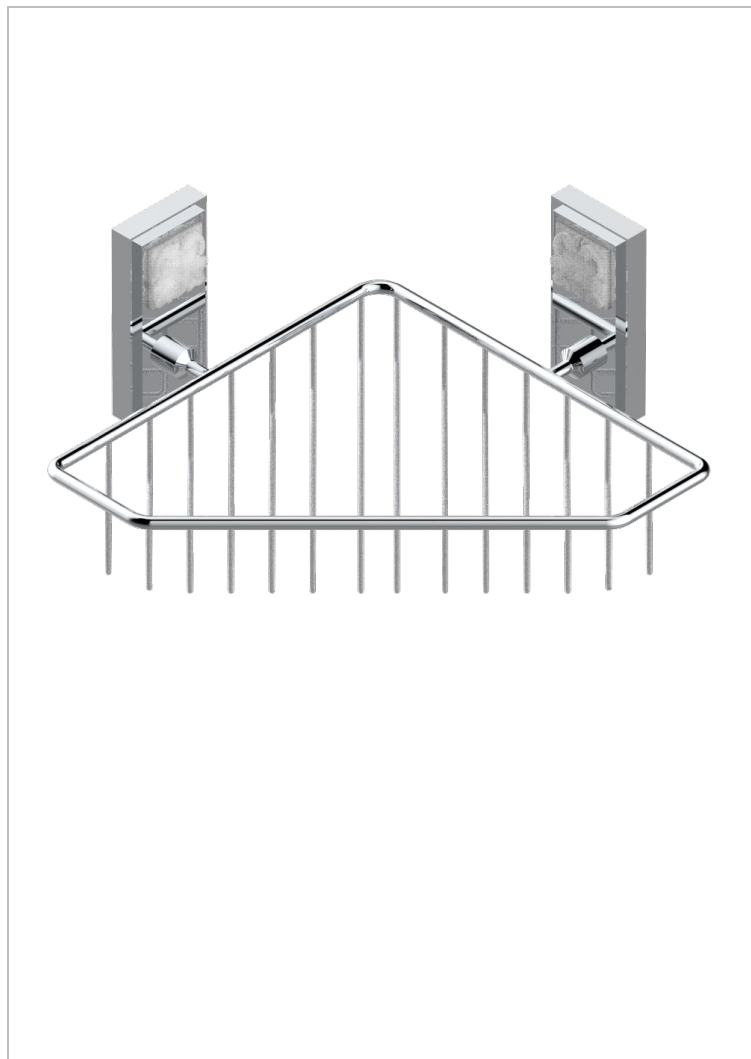

MASQUE DE FEMME SMOOTH METAL

A2U-3623

Large corner soap basket, wall mounted

THG[®]
PARIS

CHARACTERISTIC

- Masque de Femme Smooth metal
- Large corner soap basket, wall mounted

AVAILABLE FINITIONS

Black ceram - D30
Blush PVD - H62
Brass color PVD - H49
Brown bronze color PVD - F33
Chrome polished - A02
Chrome polished / gold polished - G02

Matt nickel color PVD - H56
Nickel antique / Sovereign - H28
Nickel color PVD - H55
Nickel polished - B01
Soft gold - F30
Soft matt gold - F31

Umber PVD - H66