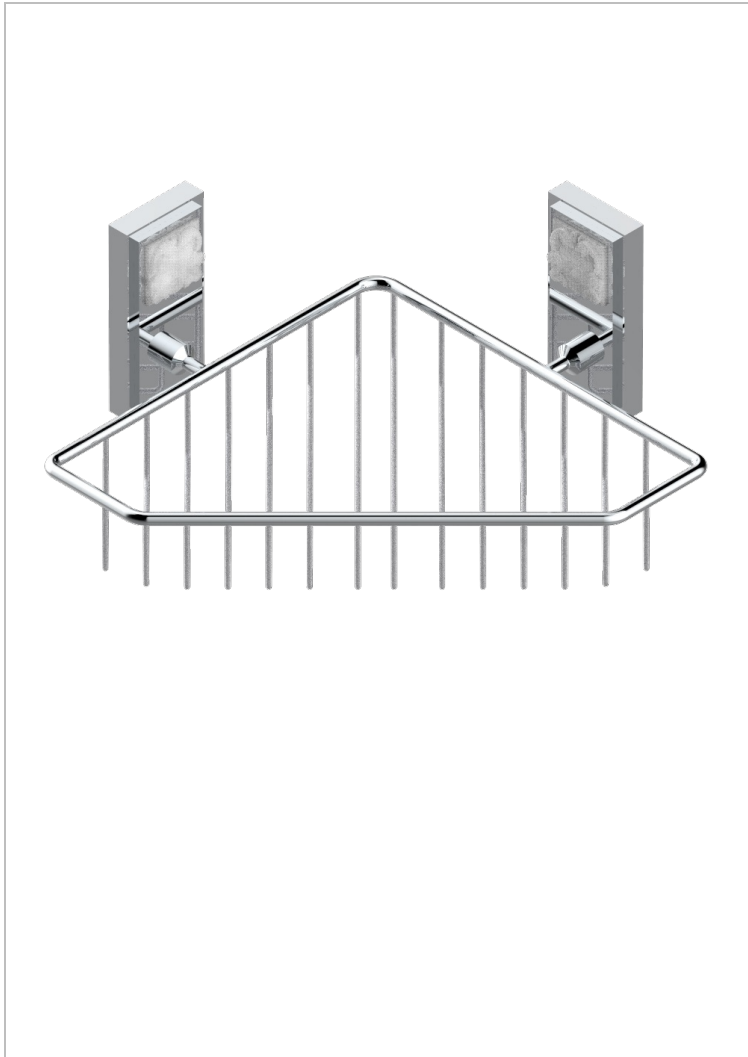

# MASQUE DE FEMME SMOOTH METAL

A2U-3623

Large corner soap basket, wall mounted

THG<sup>®</sup>  
PARIS

## CHARACTERISTIC

- Masque de Femme Smooth metal
- Large corner soap basket, wall mounted