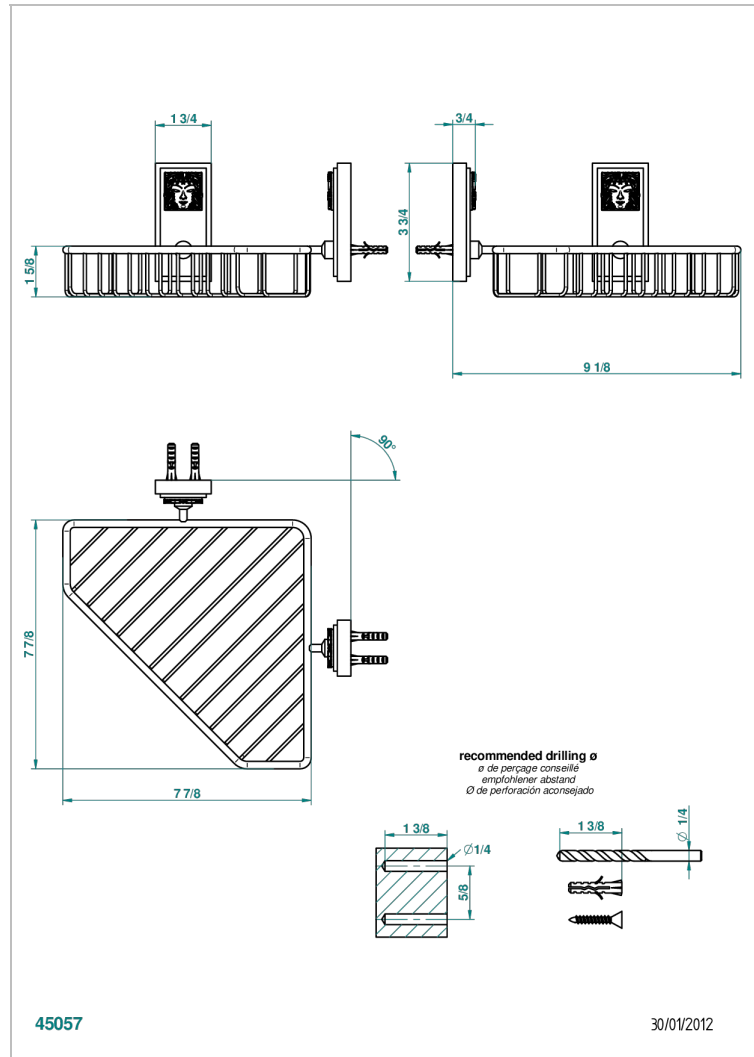

# MASQUE DE FEMME SMOOTH METAL

A2U-3623

Large corner soap basket, wall mounted

THG<sup>®</sup>  
PARIS

## CHARACTERISTIC

- Masque de Femme Smooth metal
- Large corner soap basket, wall mounted