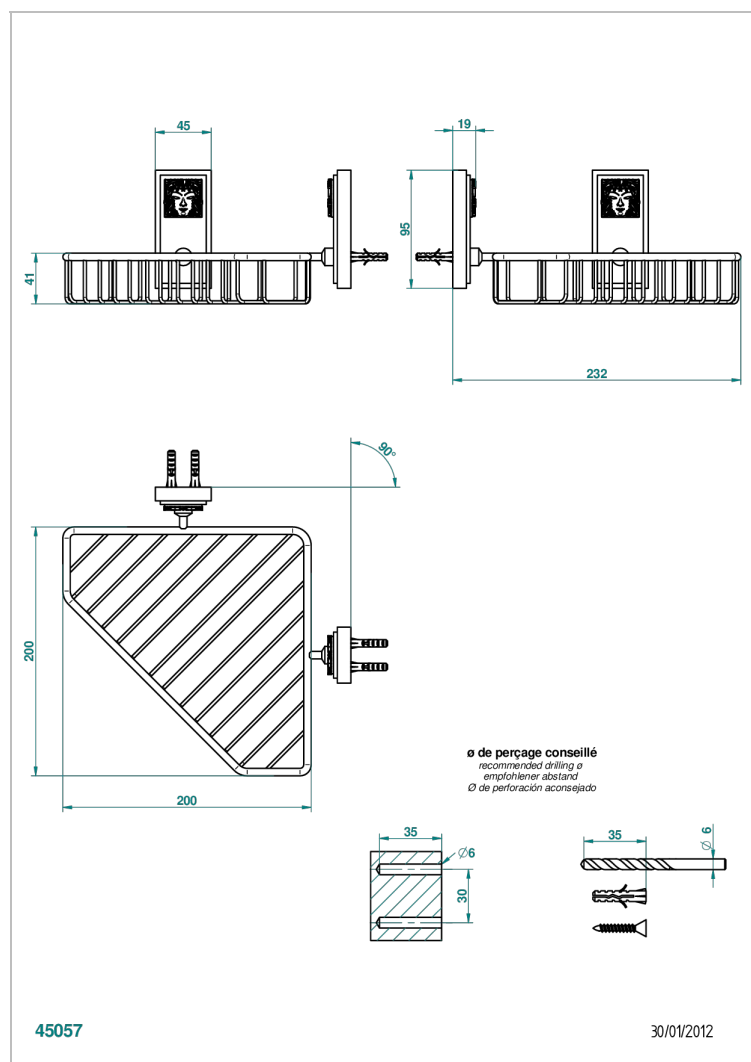

MASQUE DE FEMME SMOOTH METAL

A2U-3623

Corner soap dish with flanges, 200 x 200 mm

THG[®]
PARIS

CHARACTERISTIC

- Masque de Femme Smooth metal
- Corner soap dish with flanges, 200 x 200 mm

AVAILABLE FINITIONS