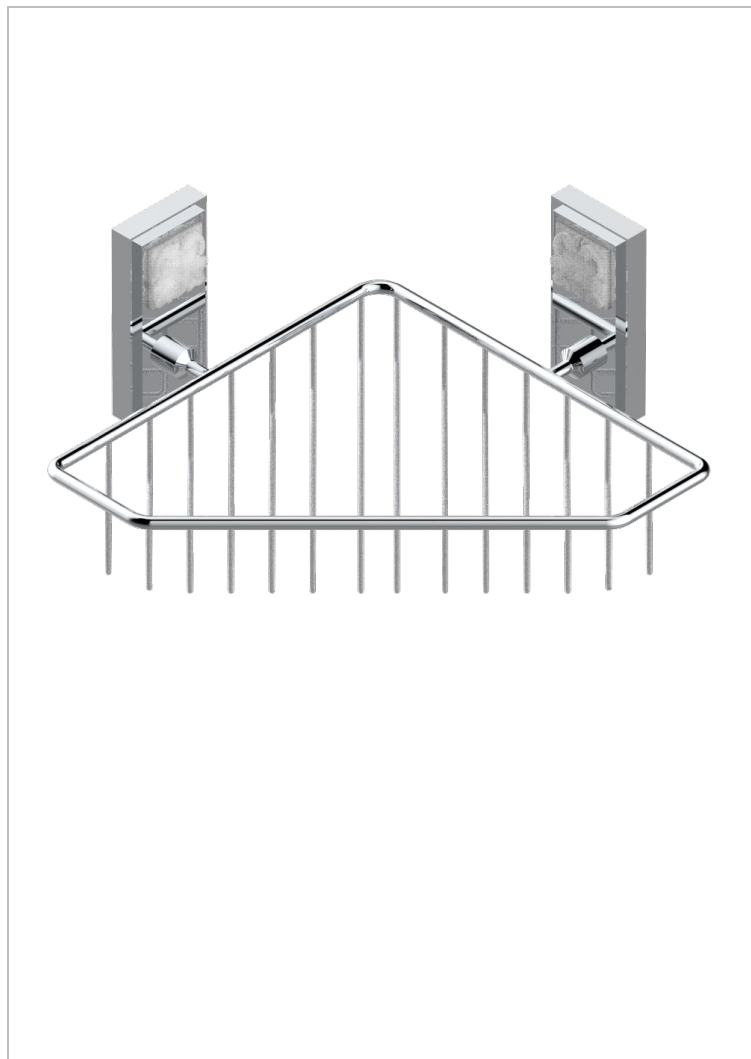

MASQUE DE FEMME SMOOTH METAL

A2U-3623

Corner soap dish with flanges, 200 x 200 mm

THG[®]
PARIS

CHARACTERISTIC

- Masque de Femme Smooth metal
- Corner soap dish with flanges, 200 x 200 mm

AVAILABLE FINITIONS

Antique nickel - H28
Black ceram - D30
Blush PVD - H62
Brass color PVD - H49
Brown bronze color PVD - F33
Gold color PVD - H52

Graphite PVD - H64
Matt Umber PVD - H67
Matt blush PVD - H60
Matt brass color PVD - H50
Matt brown bronze color PVD - F34
Matt chrome - C02