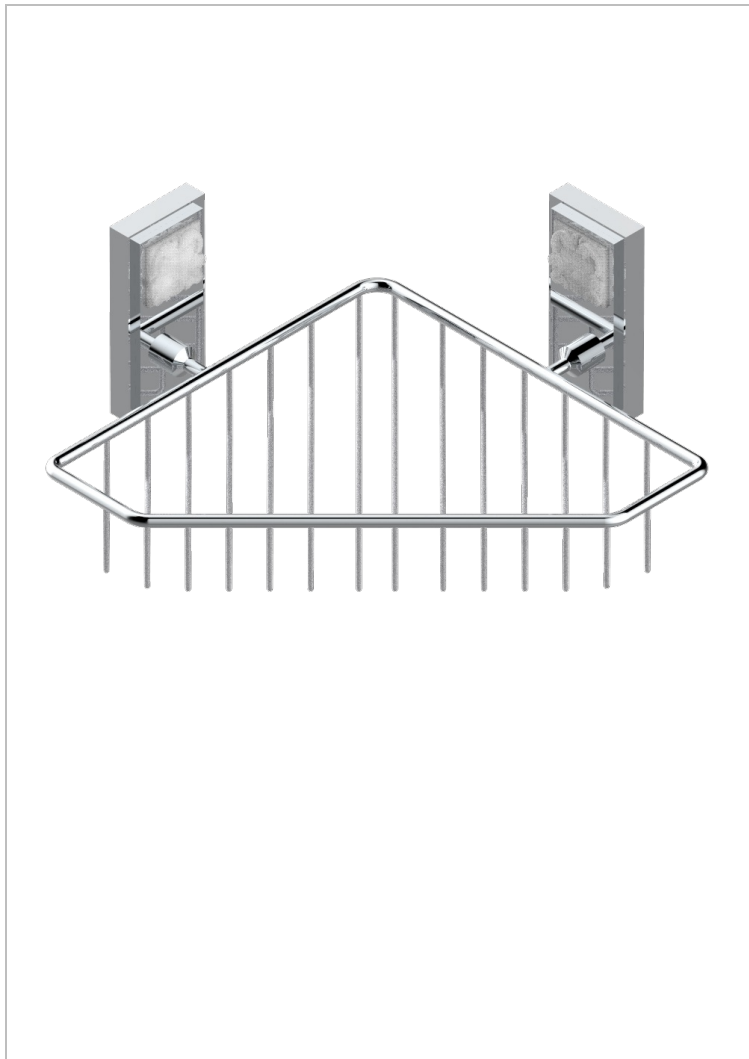

MASQUE DE FEMME SMOOTH METAL

A2U-3623

Corner soap dish with flanges, 200 x 200 mm

THG[®]
PARIS

CHARACTERISTIC

- Masque de Femme Smooth metal
- Corner soap dish with flanges, 200 x 200 mm

AVAILABLE FINITIONS

Antique nickel - H28
 Black ceram - D30
 Blush PVD - H62
 Brass color PVD - H49
 Brown bronze color PVD - F33
 Gold color PVD - H52

Graphite PVD - H64
 Matt Umber PVD - H67
 Matt blush PVD - H60
 Matt brass color PVD - H50
 Matt brown bronze color PVD - F34
 Matt chrome - C02