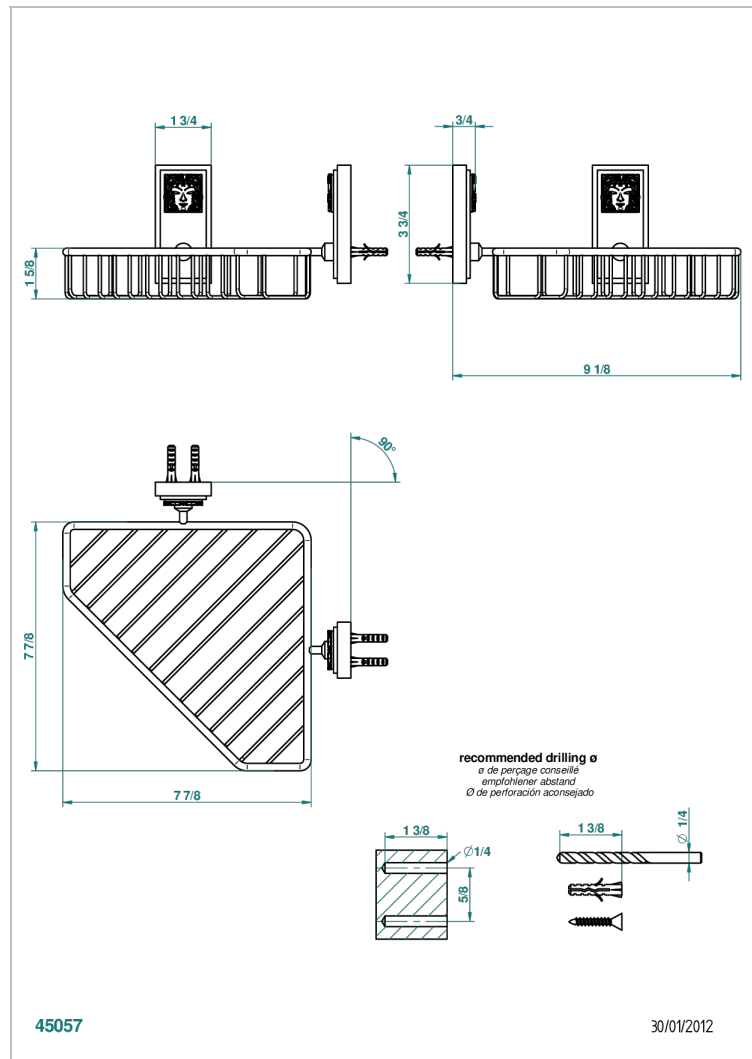

MASQUE DE FEMME SMOOTH METAL

A2U-3623

Corner soap dish with flanges, 200 x 200 mm

THG[®]
PARIS

CHARACTERISTIC

- Masque de Femme Smooth metal
- Corner soap dish with flanges, 200 x 200 mm

AVAILABLE FINITIONS