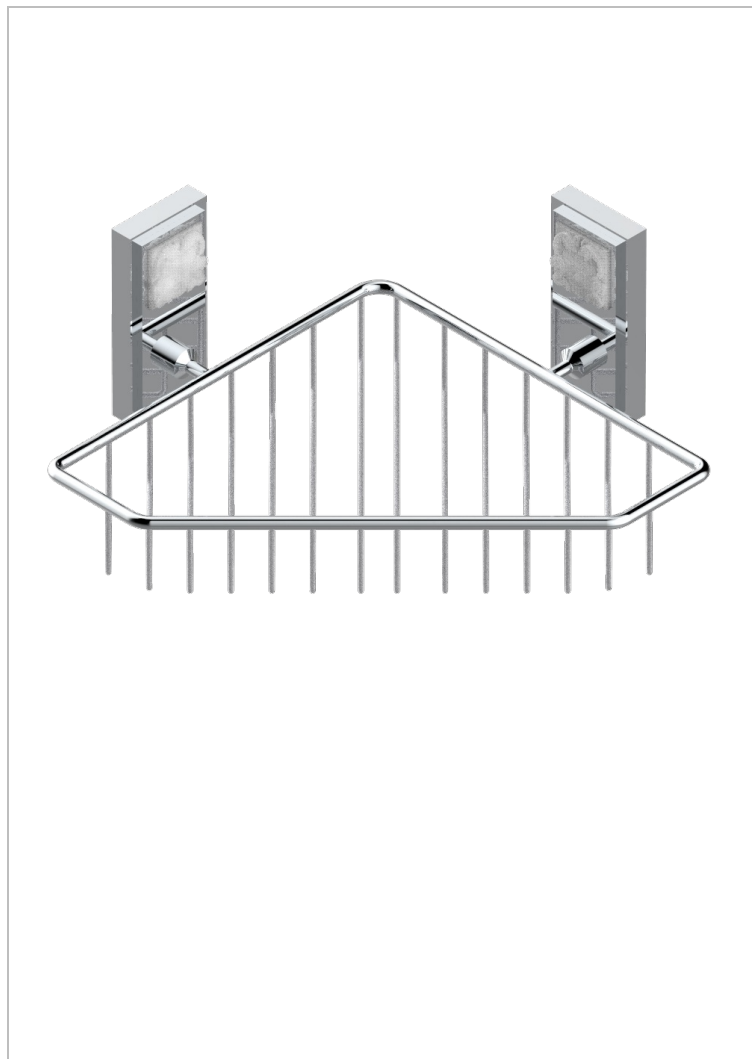

MASQUE DE FEMME ENGRAVED METAL

A2T-3623

Large corner soap basket, wall mounted

CHARACTERISTIC

- Masque de Femme Engraved Metal
- Large corner soap basket, wall mounted

AVAILABLE FINITIONS

Black ceram - D30
Blush PVD - H62
Brass color PVD - H49
Brown bronze color PVD - F33
Chrome polished - A02
Chrome polished / gold polished - G02

Matt nickel color PVD - H56
Nickel antique / Sovereign - H28
Nickel color PVD - H55
Nickel polished - B01
Soft gold - F30
Soft matt gold - F31

Umber PVD - H66