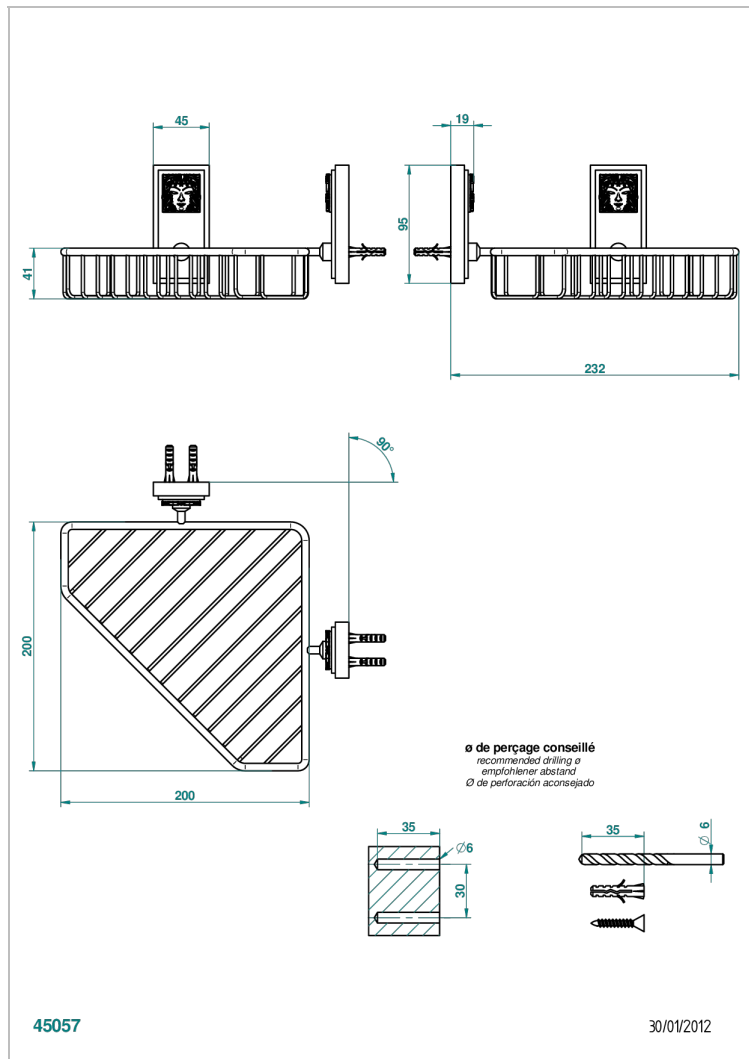

MASQUE DE FEMME ENGRAVED METAL

A2T-3623

Large corner soap basket, wall mounted

CHARACTERISTIC

- Masque de Femme Engraved Metal
- Large corner soap basket, wall mounted

AVAILABLE FINITIONS

Black ceram - D30
Blush PVD - H62
Brass color PVD - H49
Brown bronze color PVD - F33
Chrome polished - A02
Chrome polished / gold polished - G02