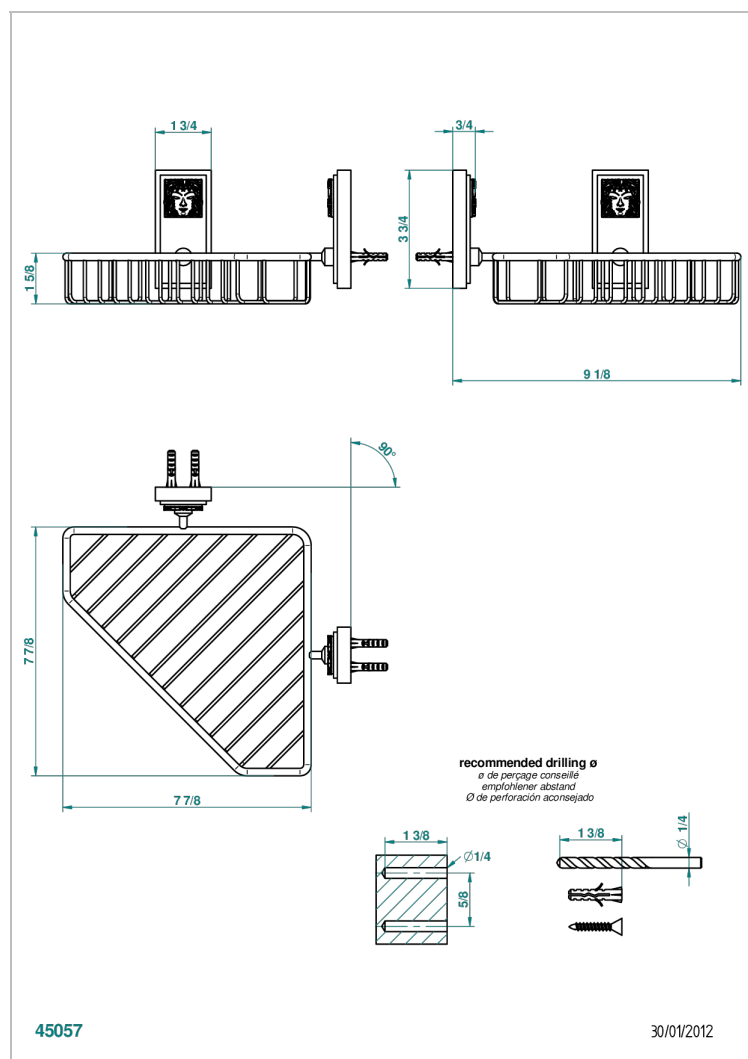

MASQUE DE FEMME ENGRAVED METAL

A2T-3623

Large corner soap basket, wall mounted

CHARACTERISTIC

- Masque de Femme Engraved Metal
- Large corner soap basket, wall mounted

AVAILABLE FINITIONS

Black ceram - D30
Blush PVD - H62
Brass color PVD - H49
Brown bronze color PVD - F33
Chrome polished - A02
Chrome polished / gold polished - G02