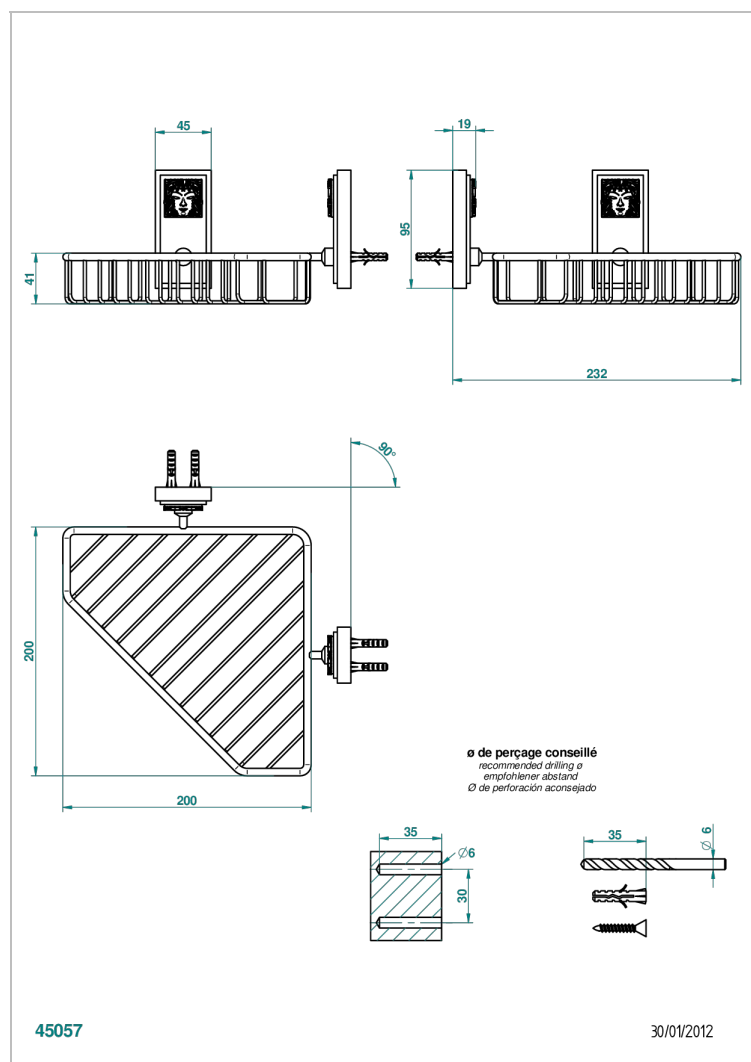

MASQUE DE FEMME ENGRAVED METAL

A2T-3623

Corner soap dish with flanges, 200 x 200 mm

CHARACTERISTIC

- Masque de Femme Engraved Metal
- Corner soap dish with flanges, 200 x 200 mm

AVAILABLE FINITIONS

Antique nickel - H28
Black ceram - D30
Blush PVD - H62
Brass color PVD - H49
Brown bronze color PVD - F33
Gold color PVD - H52