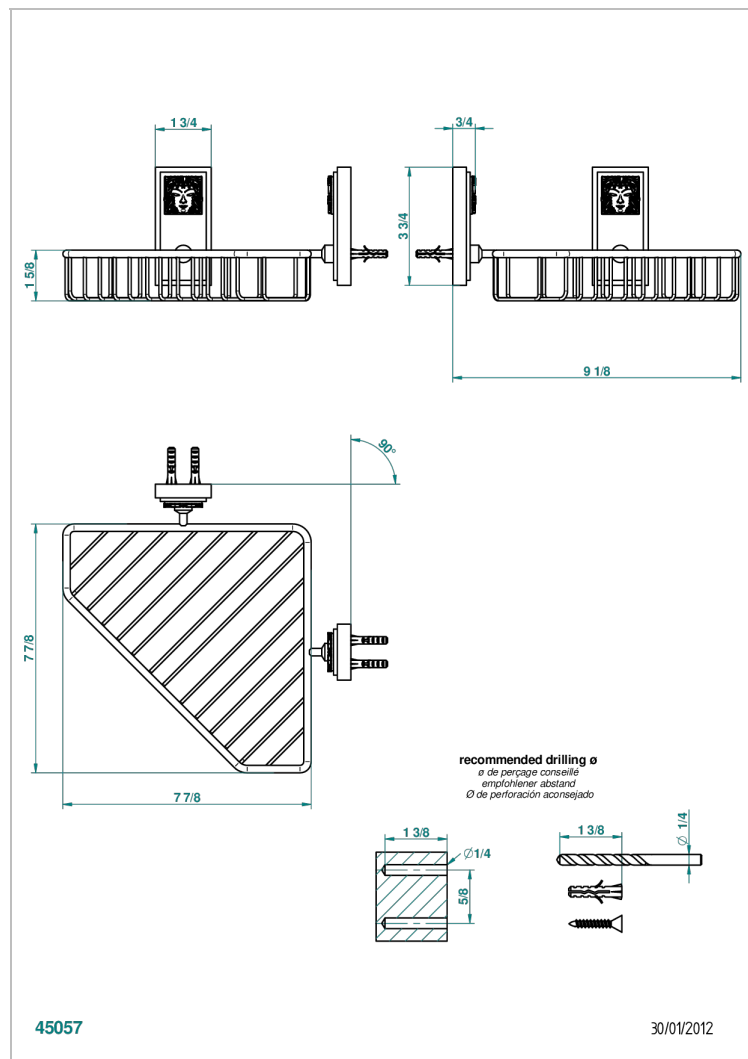

MASQUE DE FEMME ENGRAVED METAL

A2T-3623

Corner soap dish with flanges, 200 x 200 mm

CHARACTERISTIC

- Masque de Femme Engraved Metal
- Corner soap dish with flanges, 200 x 200 mm

AVAILABLE FINITIONS

Antique nickel - H28
Black ceram - D30
Blush PVD - H62
Brass color PVD - H49
Brown bronze color PVD - F33
Gold color PVD - H52