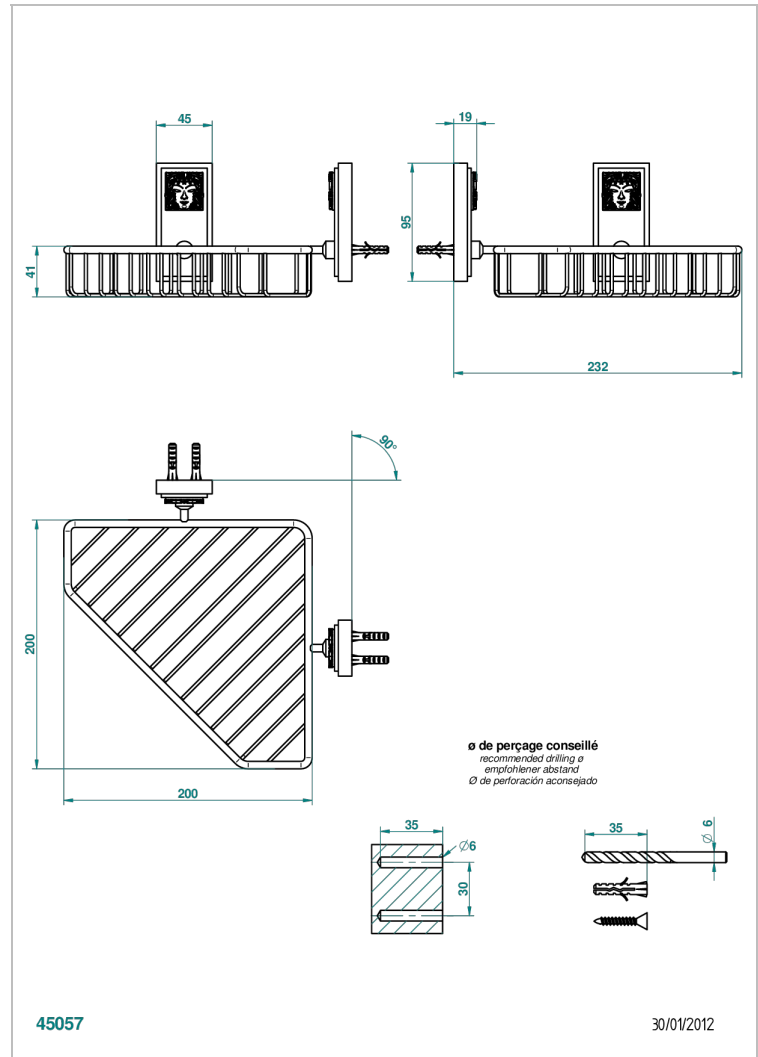

# MASQUE DE FEMME SOLAIRE

A2S-3623

Large corner soap basket, wall mounted

THG<sup>®</sup>  
PARIS

## CHARACTERISTIC

- Masque de Femme Solaire
- Large corner soap basket, wall mounted