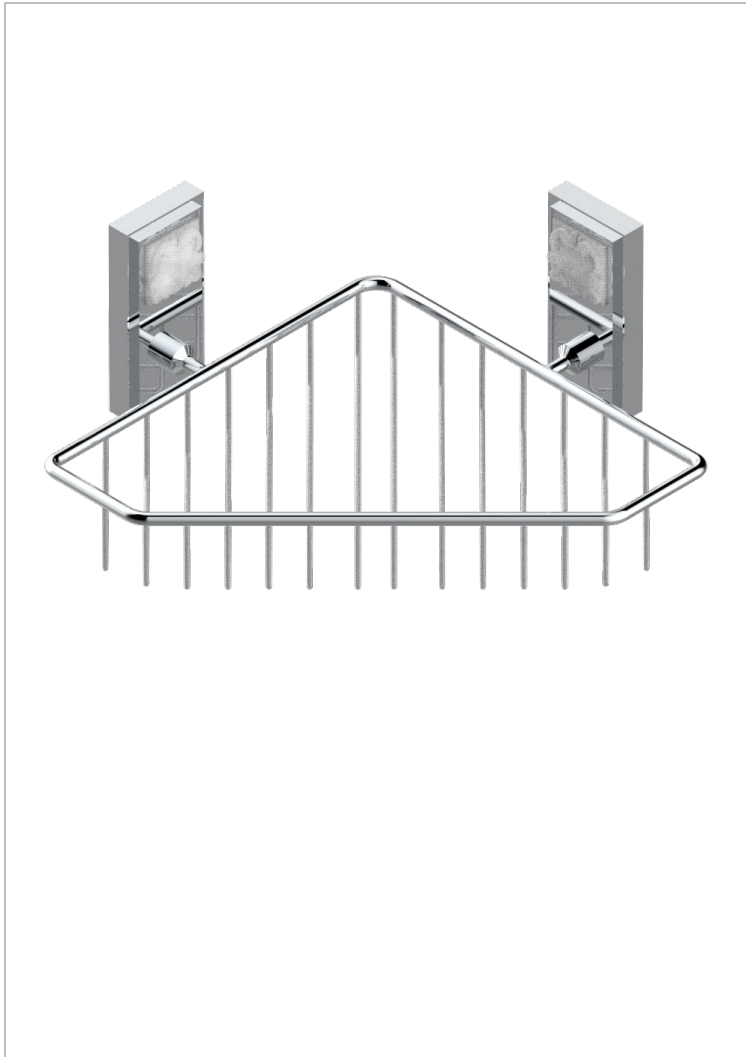

# MASQUE DE FEMME SOLAIRE

A2S-3623

Large corner soap basket, wall mounted

THG<sup>®</sup>  
PARIS

## CHARACTERISTIC

- Masque de Femme Solaire
- Large corner soap basket, wall mounted

## AVAILABLE FINITIONS

Black ceram - D30  
Chrome polished - A02  
Chrome polished / gold polished - G02  
Gold mat - F07  
Gold polished - F01  
Matt chrome (American satin) - C02

Matt nickel (American satin) - C01  
Nickel polished - B01  
Soft gold - F30  
Soft matt gold - F31