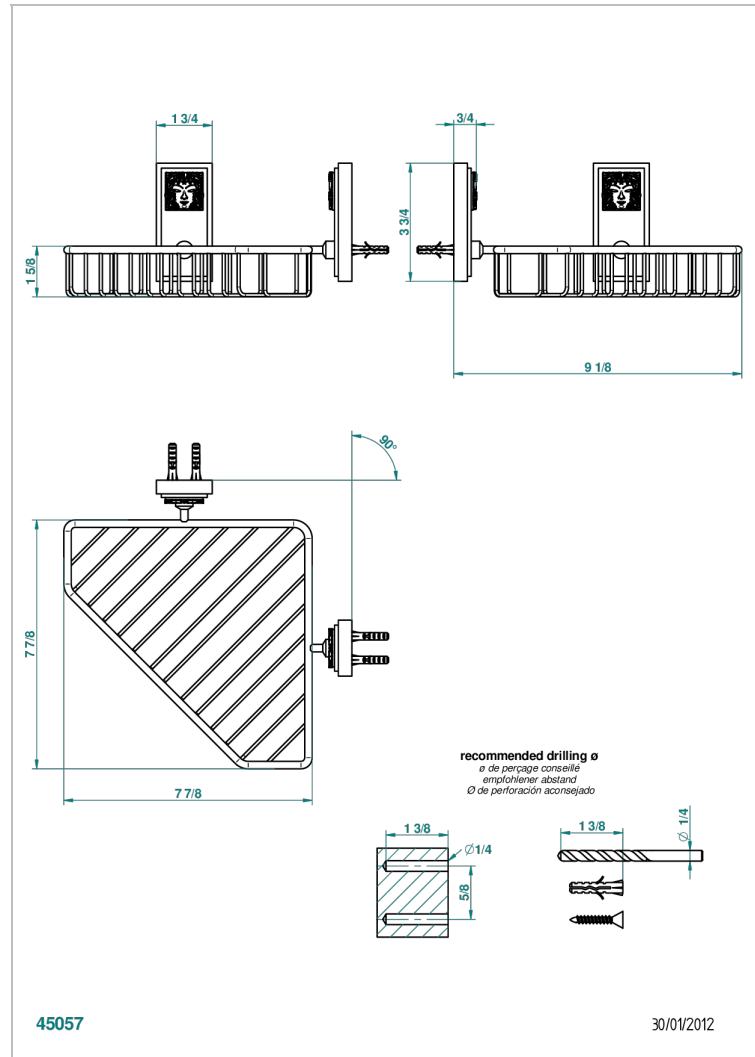

# MASQUE DE FEMME SOLAIRE

A2S-3623

Large corner soap basket, wall mounted

THG<sup>®</sup>  
PARIS

## CHARACTERISTIC

- Masque de Femme Solaire
- Large corner soap basket, wall mounted