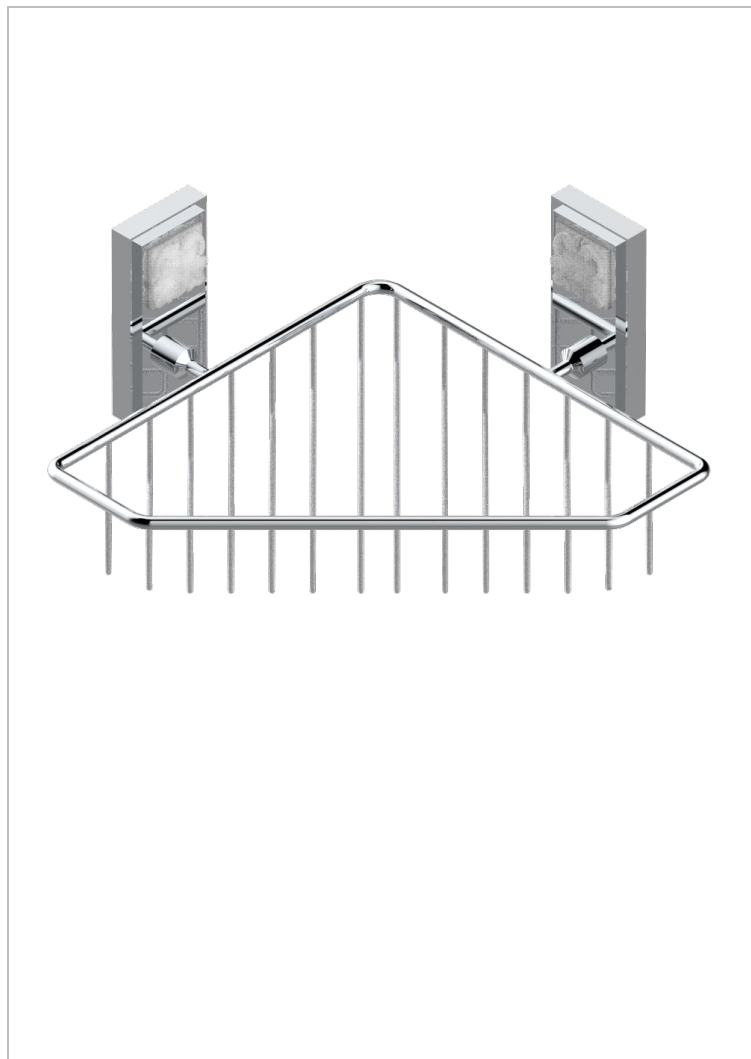

MASQUE DE FEMME SOLAIRE

A2S-3623

Corner soap dish with flanges, 200 x 200 mm

THG[®]
PARIS

CHARACTERISTIC

- Masque de Femme Solaire
- Corner soap dish with flanges, 200 x 200 mm

AVAILABLE FINITIONS

Black ceram - D30
Matt chrome - C02
Matt gold - F07
Matt nickel (color finish) - C01
Polished chrome (color finish) - A02
Polished chrome / Polished gold (color finish) - G02

Polished gold (color finish) - F01
Polished nickel - B01
Soft gold - F30
Soft matt gold - F31