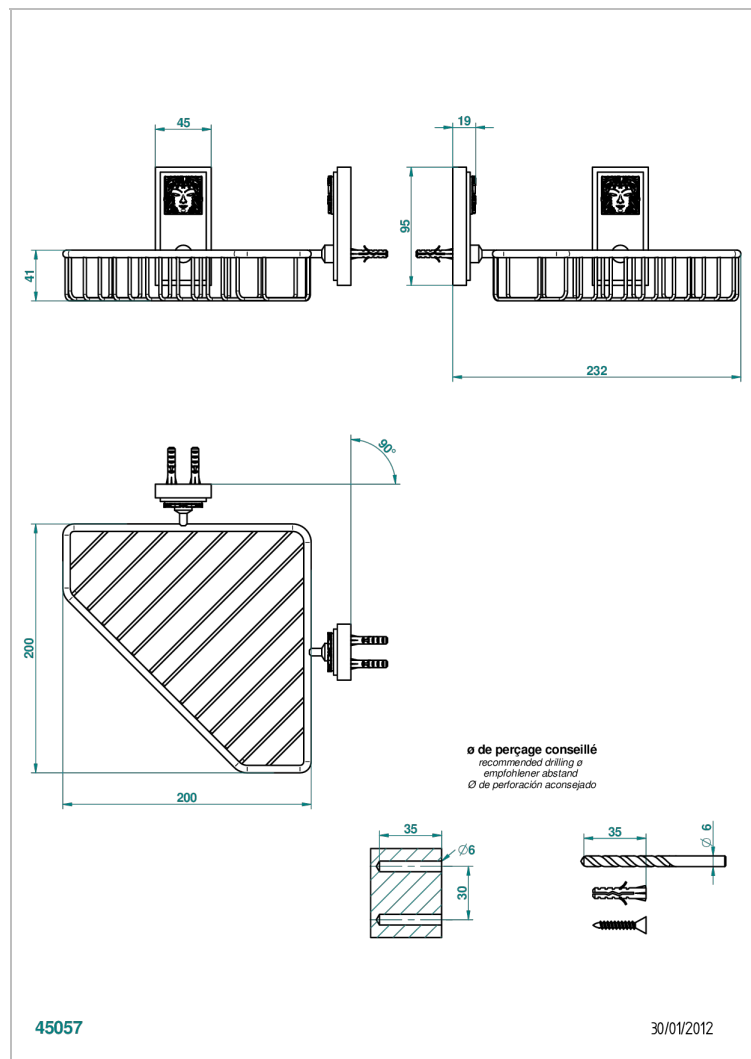

MASQUE DE FEMME SOLAIRE

A2S-3623

Corner soap dish with flanges, 200 x 200 mm

THG[®]
PARIS

CHARACTERISTIC

- Masque de Femme Solaire
- Corner soap dish with flanges, 200 x 200 mm

AVAILABLE FINITIONS

Black ceram - D30
Matt chrome - C02
Matt gold - F07
Matt nickel (color finish) - C01
Polished chrome (color finish) - A02
Polished chrome / Polished gold (color finish) - G02