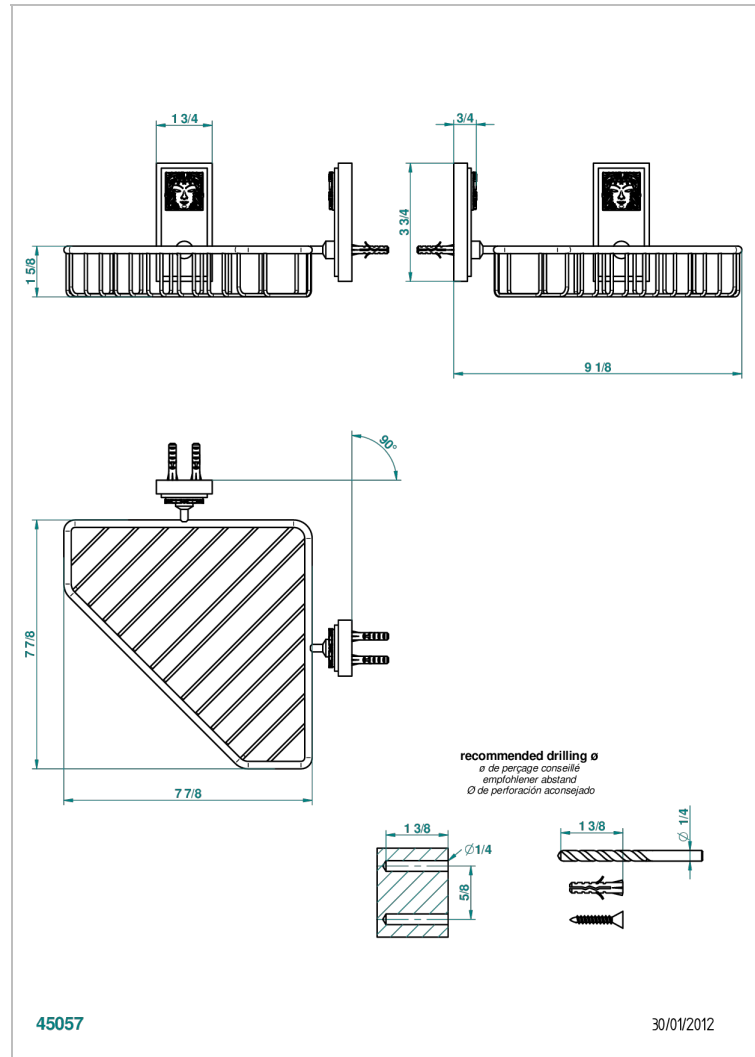

# MASQUE DE FEMME SOLAIRE

A2S-3623

Corner soap dish with flanges, 200 x 200 mm

THG<sup>®</sup>  
PARIS

## CHARACTERISTIC

- Masque de Femme Solaire
- Corner soap dish with flanges, 200 x 200 mm