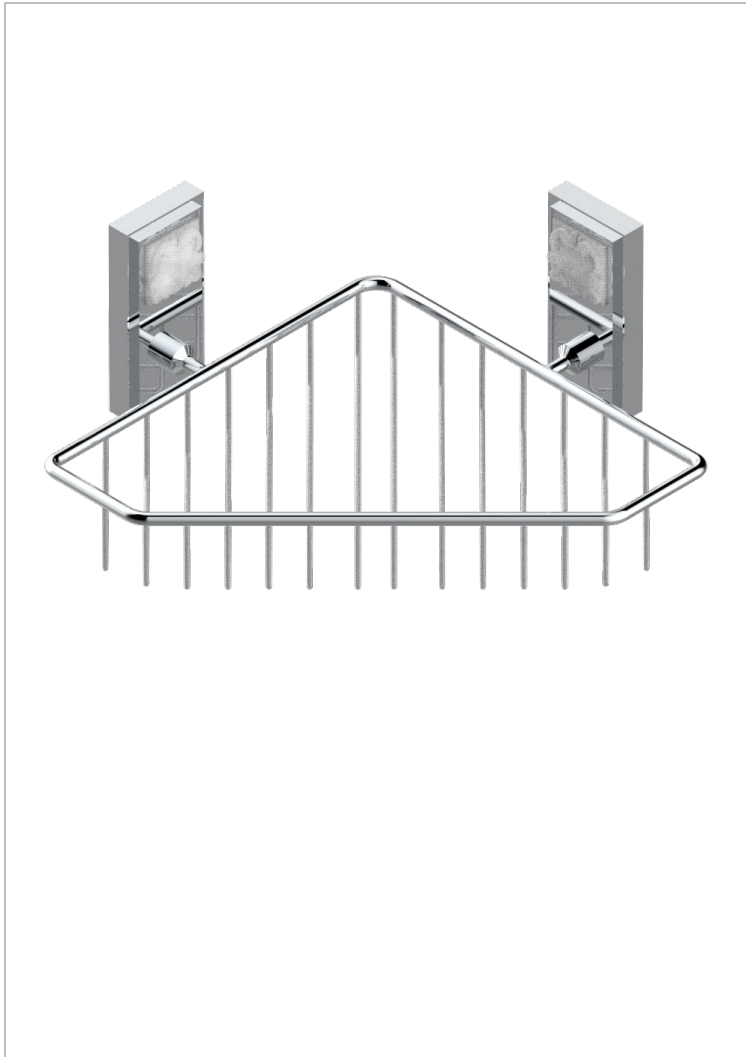

# MASQUE DE FEMME SOLAIRE

A2S-3623

Corner soap dish with flanges, 200 x 200 mm

THG<sup>®</sup>  
PARIS

## CHARACTERISTIC

- Masque de Femme Solaire
- Corner soap dish with flanges, 200 x 200 mm