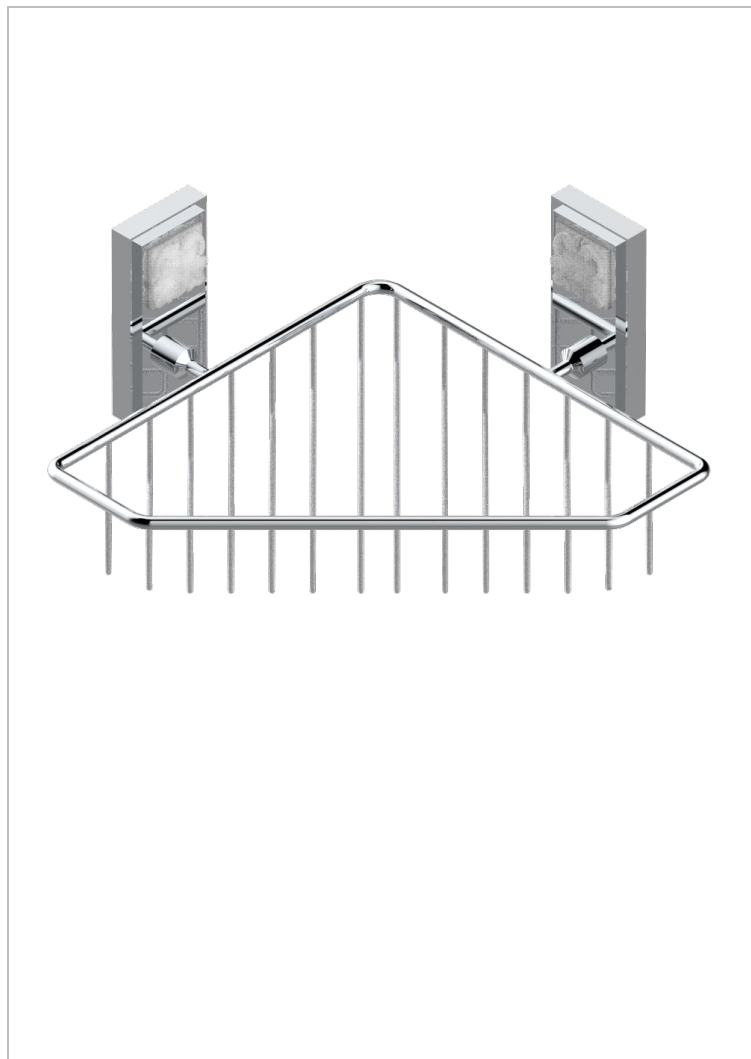

MASQUE DE FEMME LUNAIRE

A2R-3623

Large corner soap basket, wall mounted

THG[®]
PARIS

CHARACTERISTIC

- Masque de Femme Lunaire
- Large corner soap basket, wall mounted

AVAILABLE FINITIONS

Black ceram - D30
Chrome polished - A02
Chrome polished / gold polished - G02
Gold mat - F07
Gold polished - F01
Matt chrome (American satin) - C02

Matt nickel (American satin) - C01
Nickel polished - B01
Soft gold - F30
Soft matt gold - F31