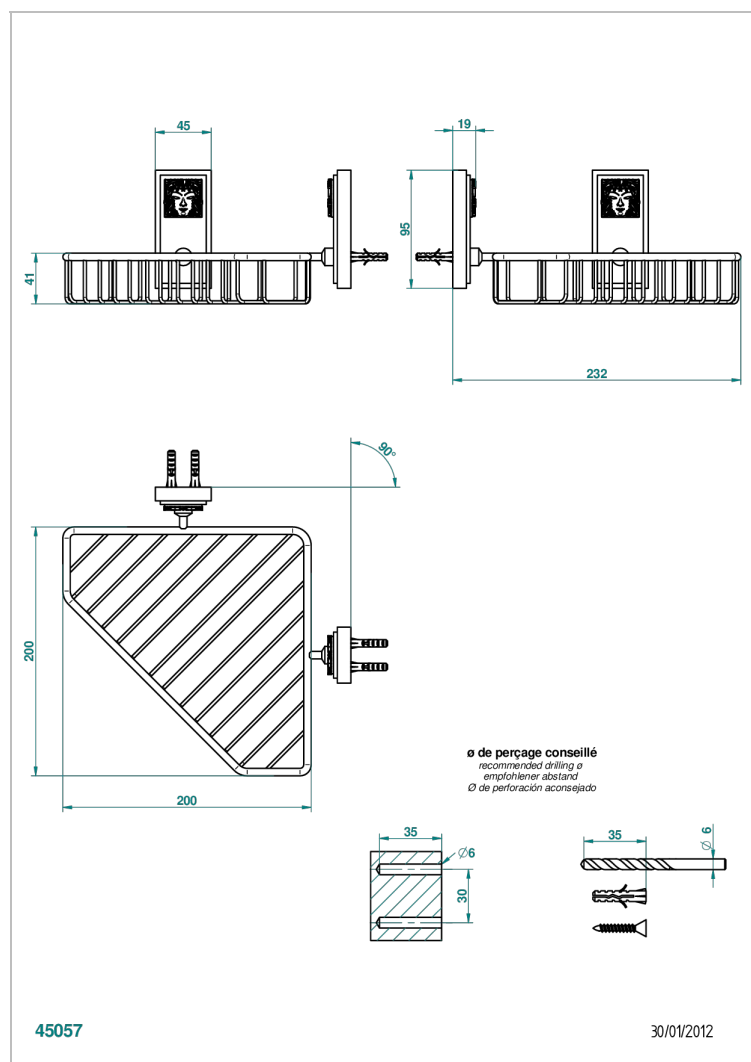

MASQUE DE FEMME LUNAIRE

A2R-3623

Large corner soap basket, wall mounted

THG[®]
PARIS

CHARACTERISTIC

- Masque de Femme Lunaire
- Large corner soap basket, wall mounted

AVAILABLE FINITIONS

Black ceram - D30
Chrome polished - A02
Chrome polished / gold polished - G02
Gold mat - F07
Gold polished - F01
Matt chrome (American satin) - C02