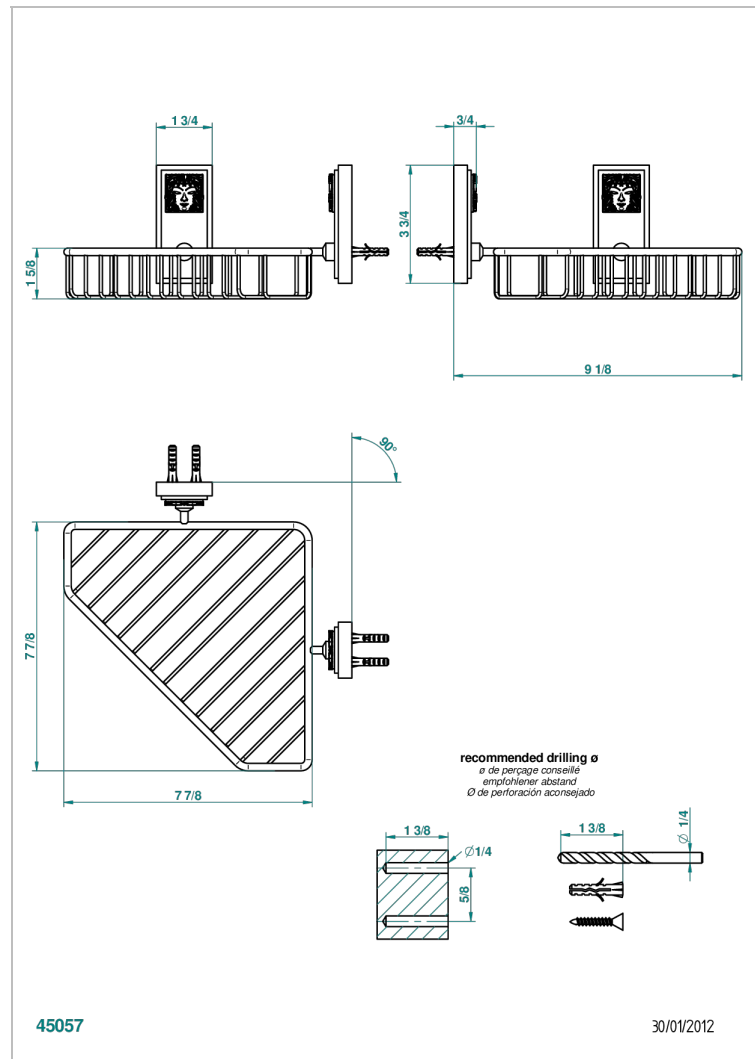

MASQUE DE FEMME LUNAIRE

A2R-3623

Large corner soap basket, wall mounted

THG[®]
PARIS

CHARACTERISTIC

- Masque de Femme Lunaire
- Large corner soap basket, wall mounted

AVAILABLE FINITIONS

Black ceram - D30
Chrome polished - A02
Chrome polished / gold polished - G02
Gold mat - F07
Gold polished - F01
Matt chrome (American satin) - C02