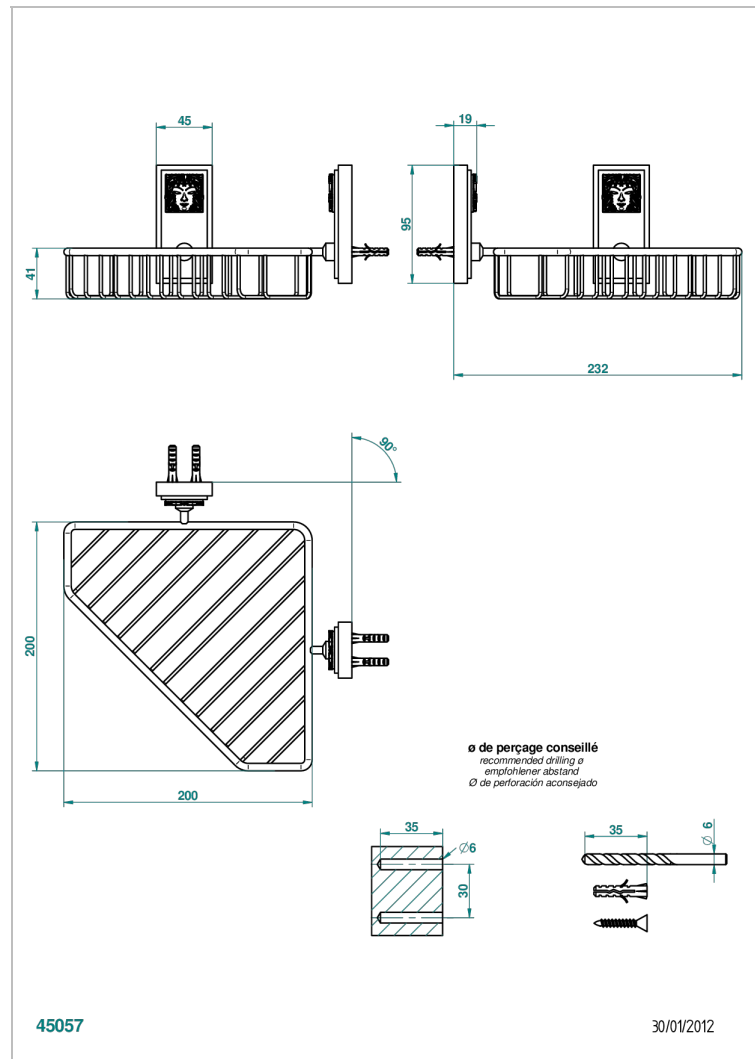

MASQUE DE FEMME LUNAIRE

A2R-3623

Corner soap dish with flanges, 200 x 200 mm

THG[®]
PARIS

CHARACTERISTIC

- Masque de Femme Lunaire
- Corner soap dish with flanges, 200 x 200 mm

AVAILABLE FINITIONS

Black ceram - D30
Matt chrome - C02
Matt gold - F07
Matt nickel (color finish) - C01
Polished chrome (color finish) - A02
Polished chrome / Polished gold (color finish) - G02