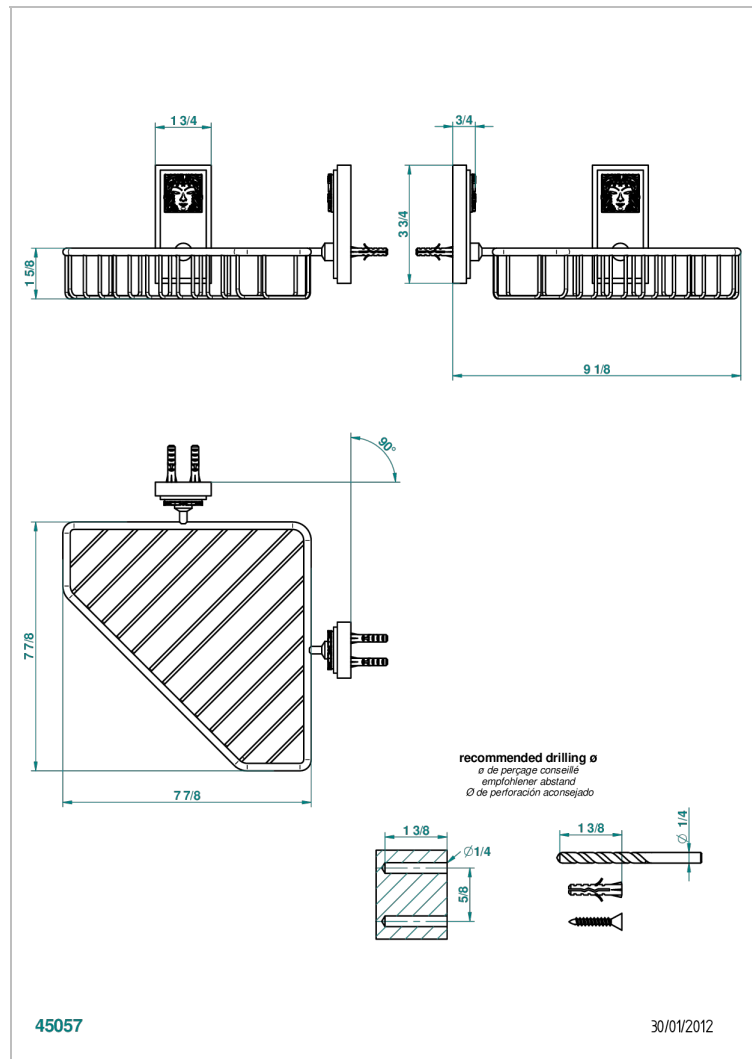

MASQUE DE FEMME LUNAIRE

A2R-3623

Corner soap dish with flanges, 200 x 200 mm

THG[®]
PARIS

CHARACTERISTIC

- Masque de Femme Lunaire
- Corner soap dish with flanges, 200 x 200 mm

AVAILABLE FINITIONS

Black ceram - D30
Matt chrome - C02
Matt gold - F07
Matt nickel (color finish) - C01
Polished chrome (color finish) - A02
Polished chrome / Polished gold (color finish) - G02