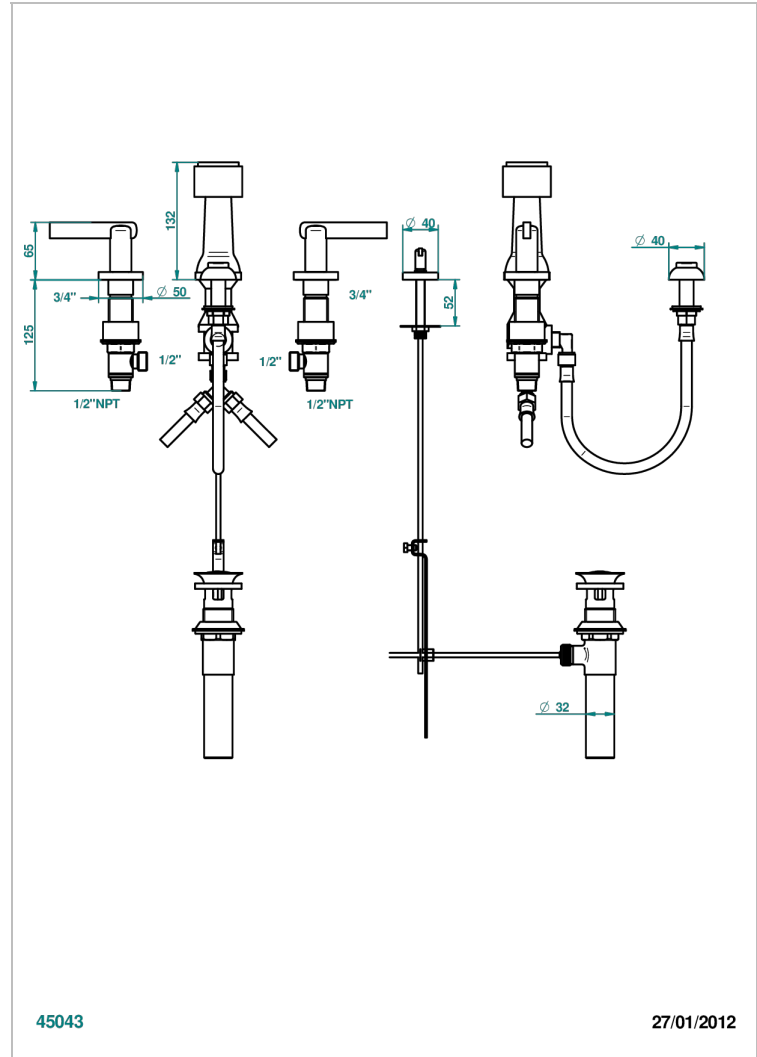

# LE 11 WITH LEVER HANDLES

U2B-207KA

Deck mounted 3-hole bidet with vertical spray, vacuum breaker and drain

45043

27/01/2012