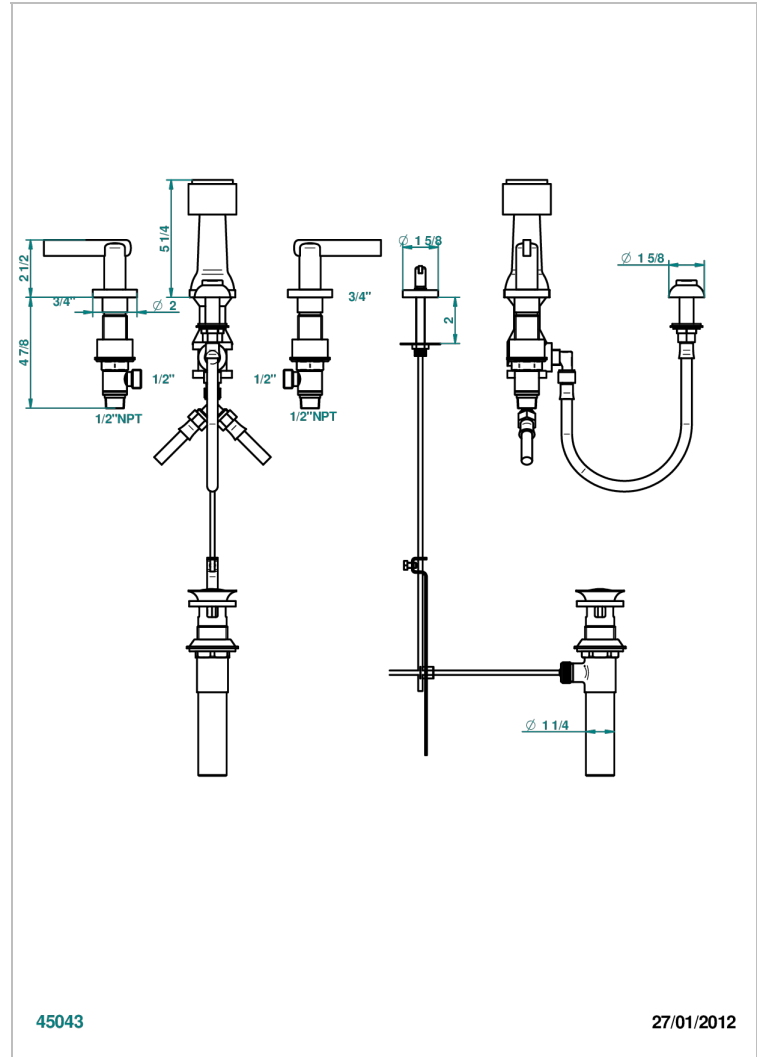

# LE 11 WITH LEVER HANDLES

U2B-207KA

Deck mounted 3-hole bidet with vertical spray, vacuum breaker and drain

45043

27/01/2012