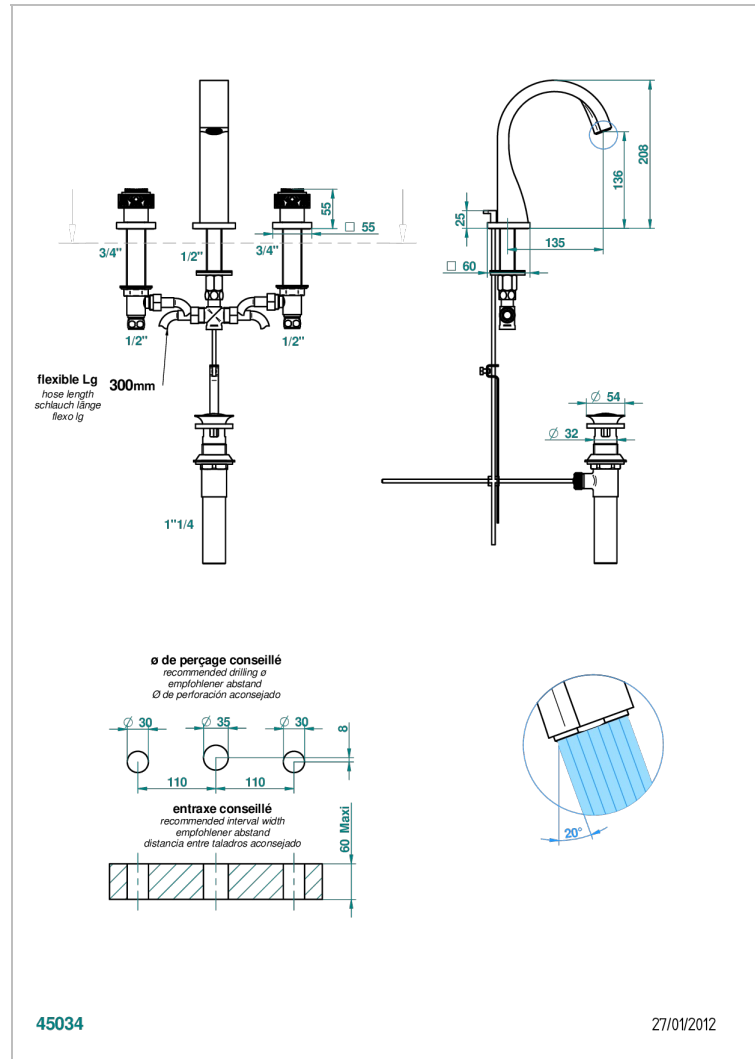

MASQUE DE FEMME SOLAIRE

A2S-151M/US

Widespread lavatory set with drain for 1 1/4" + countertop

CHARACTERISTIC

- Masque de Femme Solaire
- Widespread lavatory set with drain for 1 1/4" + countertop

TECHNICAL SPECS

- Recommandé : 3 bars (max. 5 bars) - Advised : 43,5 psi (max. 72 psi)
- 5,7 l/min à 3 bars (1.5 gpm at 43.5 psi)

AVAILABLE FINITIONS

Black ceram - D30
 Chrome polished - A02
 Chrome polished / gold polished - G02
 Gold mat - F07
 Gold polished - F01
 Matt chrome (American satin) - C02