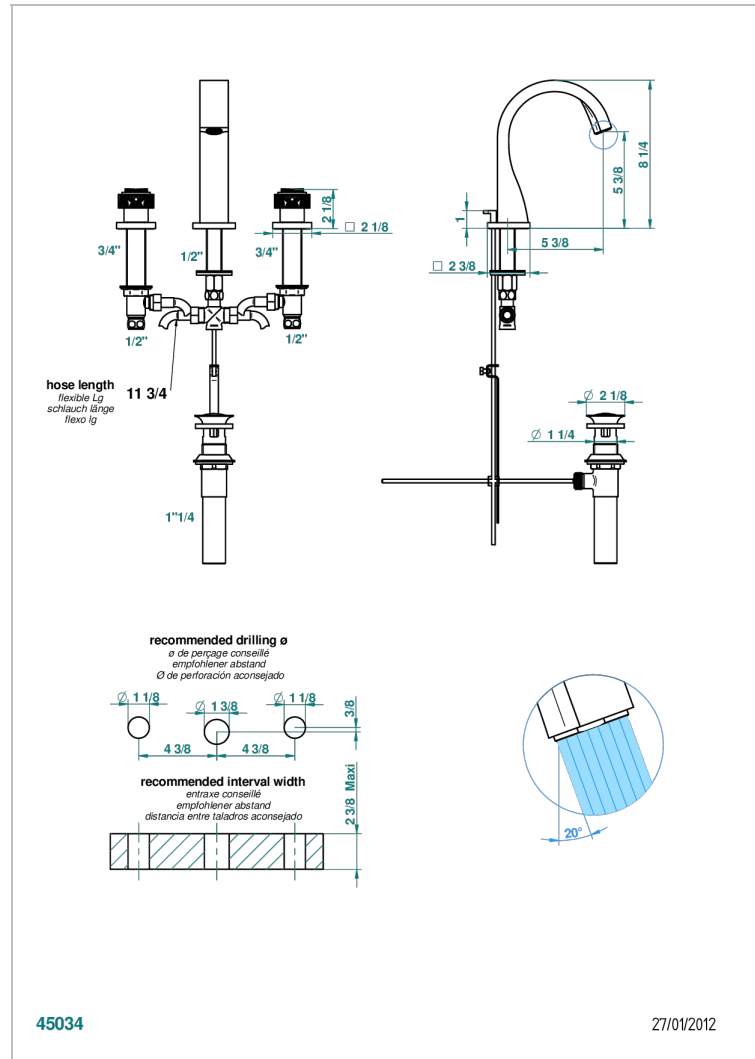

MASQUE DE FEMME SOLAIRE

A2S-151M/US

Widespread lavatory set with drain for 1 1/4" + countertop

CHARACTERISTIC

- Masque de Femme Solaire
- Widespread lavatory set with drain for 1 1/4" + countertop

TECHNICAL SPECS

- Recommandé : 3 bars (max. 5 bars) - Advised : 43,5 psi (max. 72 psi)
- 5,7 l/min à 3 bars (1.5 gpm at 43.5 psi)

AVAILABLE FINITIONS

Black ceram - D30
 Chrome polished - A02
 Chrome polished / gold polished - G02
 Gold mat - F07
 Gold polished - F01
 Matt chrome (American satin) - C02