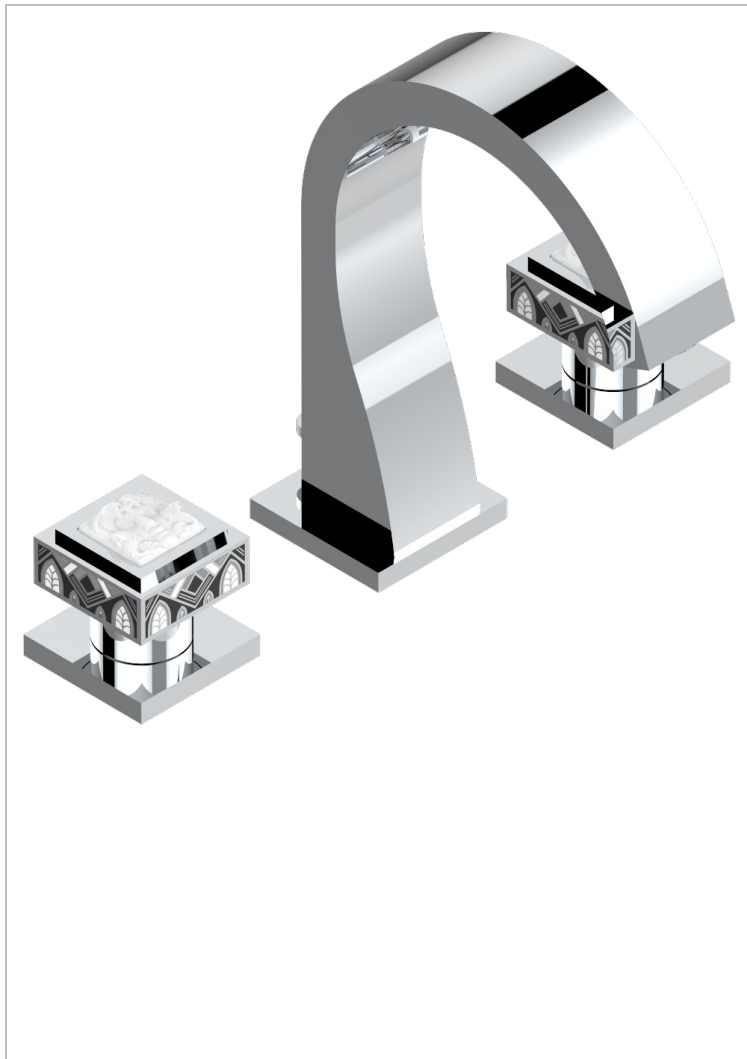

MASQUE DE FEMME LUNAIRE

A2R-151M/US

Widespread lavatory set with drain for 1 1/4" + countertop

CHARACTERISTIC

- Masque de Femme Lunaire
- Widespread lavatory set with drain for 1 1/4" + countertop

TECHNICAL SPECS

- Recommandé : 3 bars (max. 5 bars) - Advised : 43,5 psi (max. 72 psi)
- 5,7 l/min à 3 bars (1.5 gpm at 43.5 psi)

AVAILABLE FINITIONS

Black ceram - D30
 Chrome polished - A02
 Chrome polished / gold polished - G02
 Gold mat - F07
 Gold polished - F01
 Matt chrome (American satin) - C02

Matt nickel (American satin) - C01
 Nickel polished - B01
 Soft gold - F30
 Soft matt gold - F31