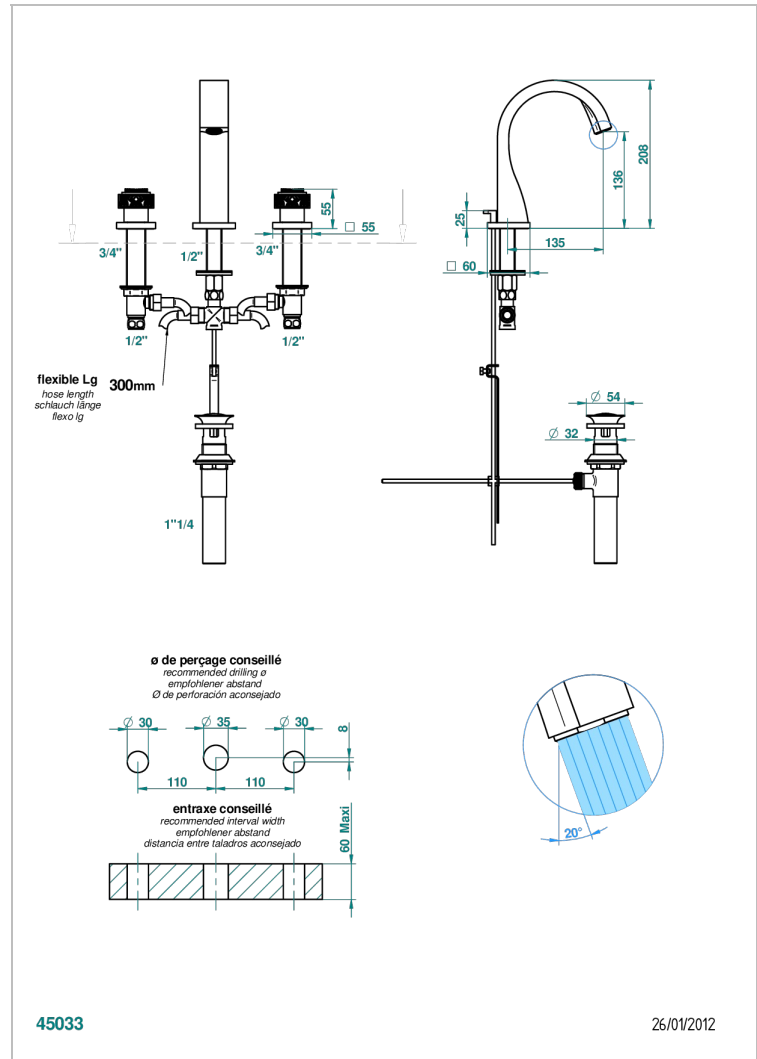

MASQUE DE FEMME LUNAIRE

A2R-151M/US

Widespread lavatory set with drain for 1 1/4" + countertop

CHARACTERISTIC

- Masque de Femme Lunaire
- Widespread lavatory set with drain for 1 1/4" + countertop

TECHNICAL SPECS

- Recommandé : 3 bars (max. 5 bars) - Advised : 43,5 psi (max. 72 psi)
- 5,7 l/min à 3 bars (1.5 gpm at 43.5 psi)

AVAILABLE FINITIONS

Black ceram - D30
 Chrome polished - A02
 Chrome polished / gold polished - G02
 Gold mat - F07
 Gold polished - F01
 Matt chrome (American satin) - C02